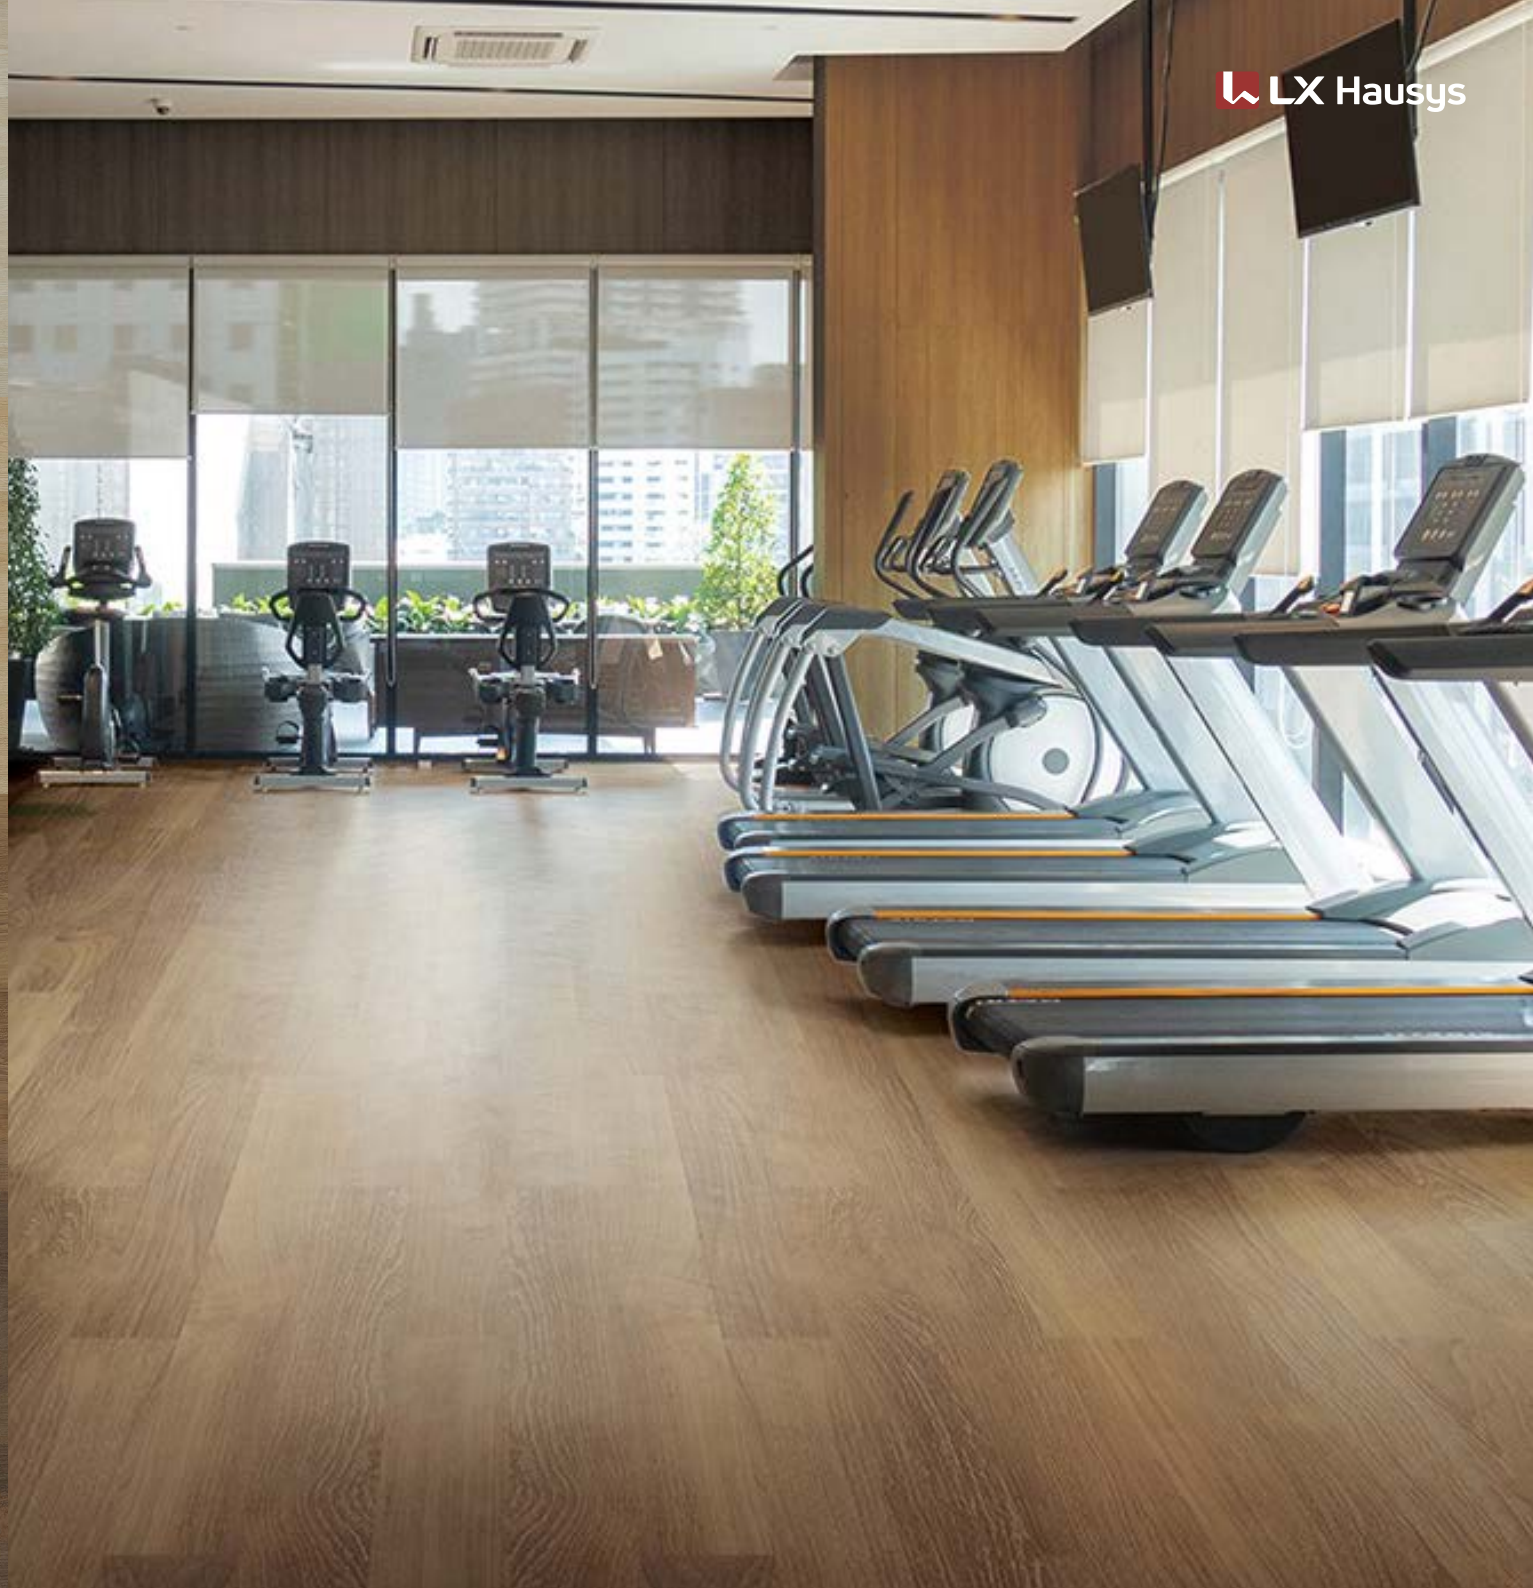

WOOD

LES2501

LES2502

LES0055

LES0056

LX Hausys