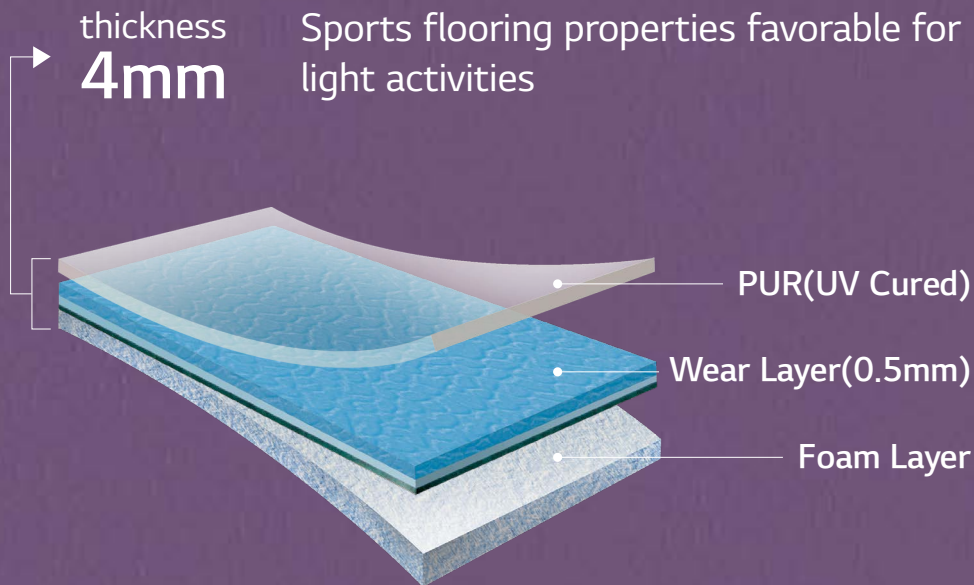

LEISURE 4.0

Leisure sports flooring

LEISURE 4.0

4mm thickness cushion flooring suitable for light exercise such as sports center and fitness center. And also that are safe for educational space, LESRURE 4.0 is free of heavy metal detection.

Fitness

Sports Center

kindergarten

Size : 4.0mm X 1,800mm X 16M/Roll

Leisure sports flooring

Color inspiration

SOLID

LES 6501-01 Yellow