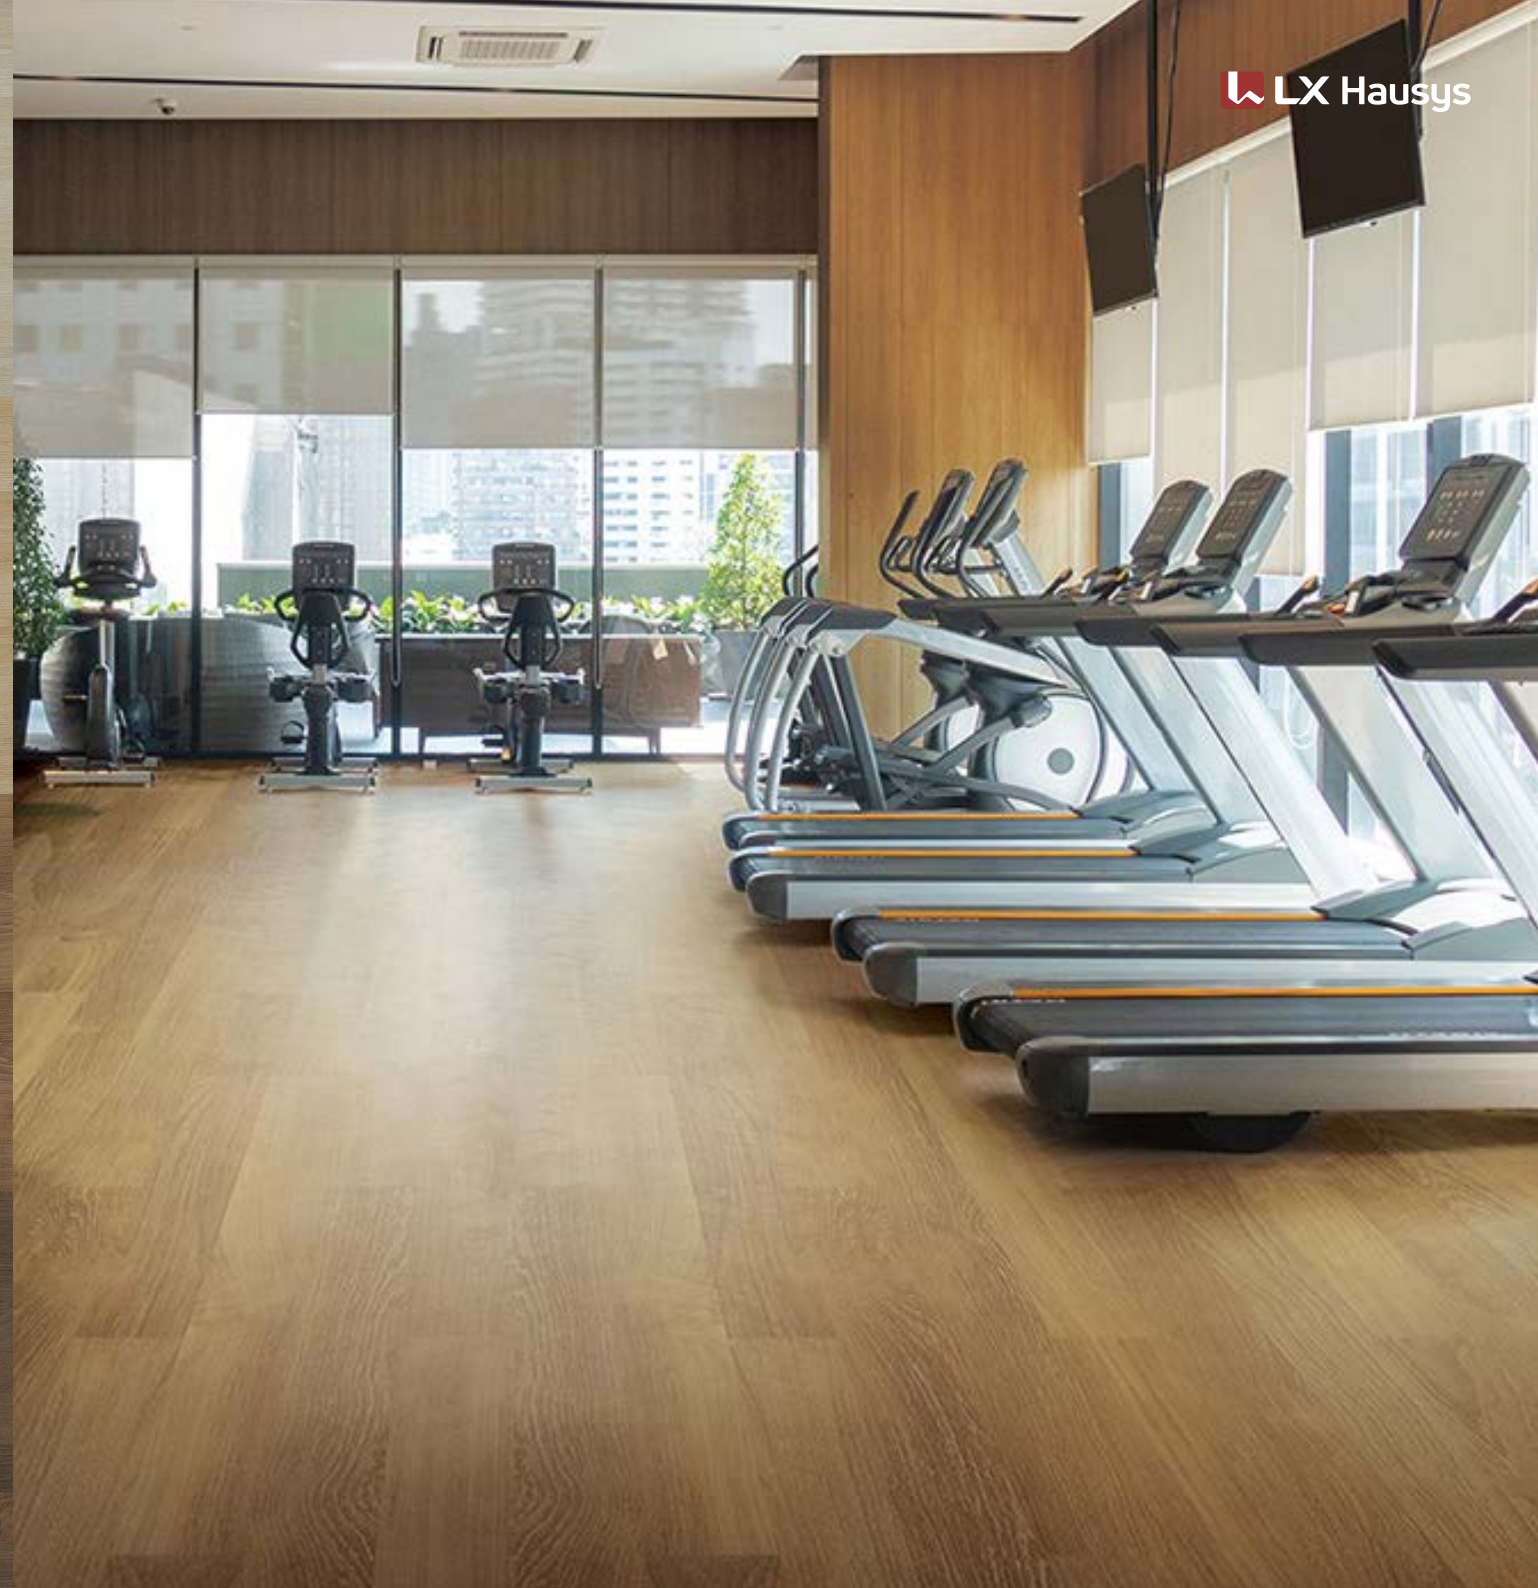

WOOD

LES2501

LES2502

LES0055

LES0056

LX Hausys