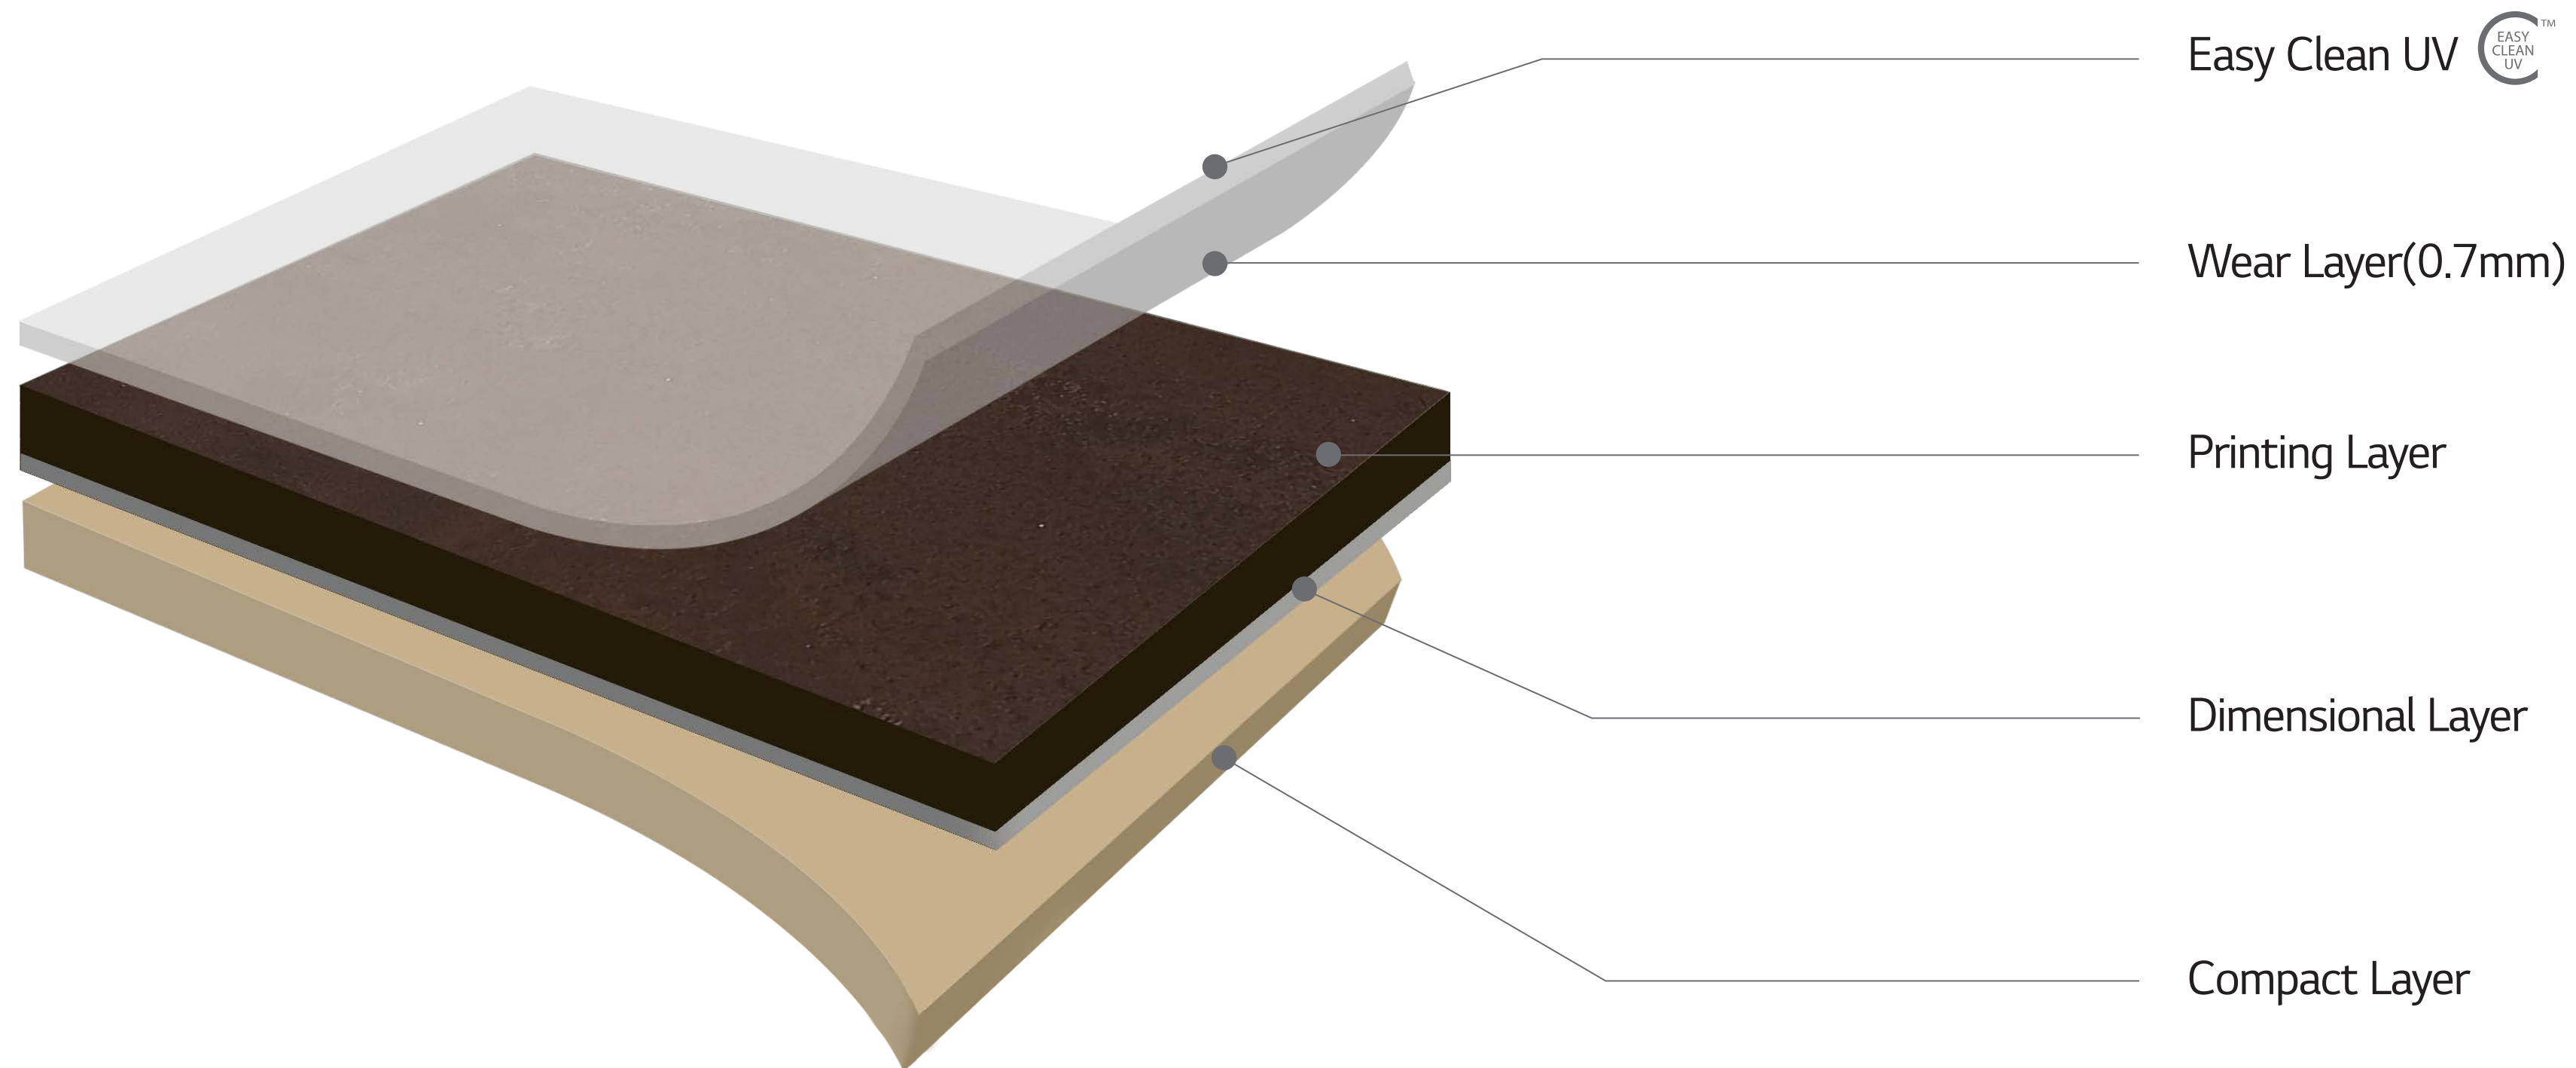

Construction

This new version of LX Hausys' most advanced heterogeneous line-up for heavy commercial will bring your space to life.

Specification : 2.0mm(T)×2m(W) (0.7mmT Wear layer)×20m/Roll