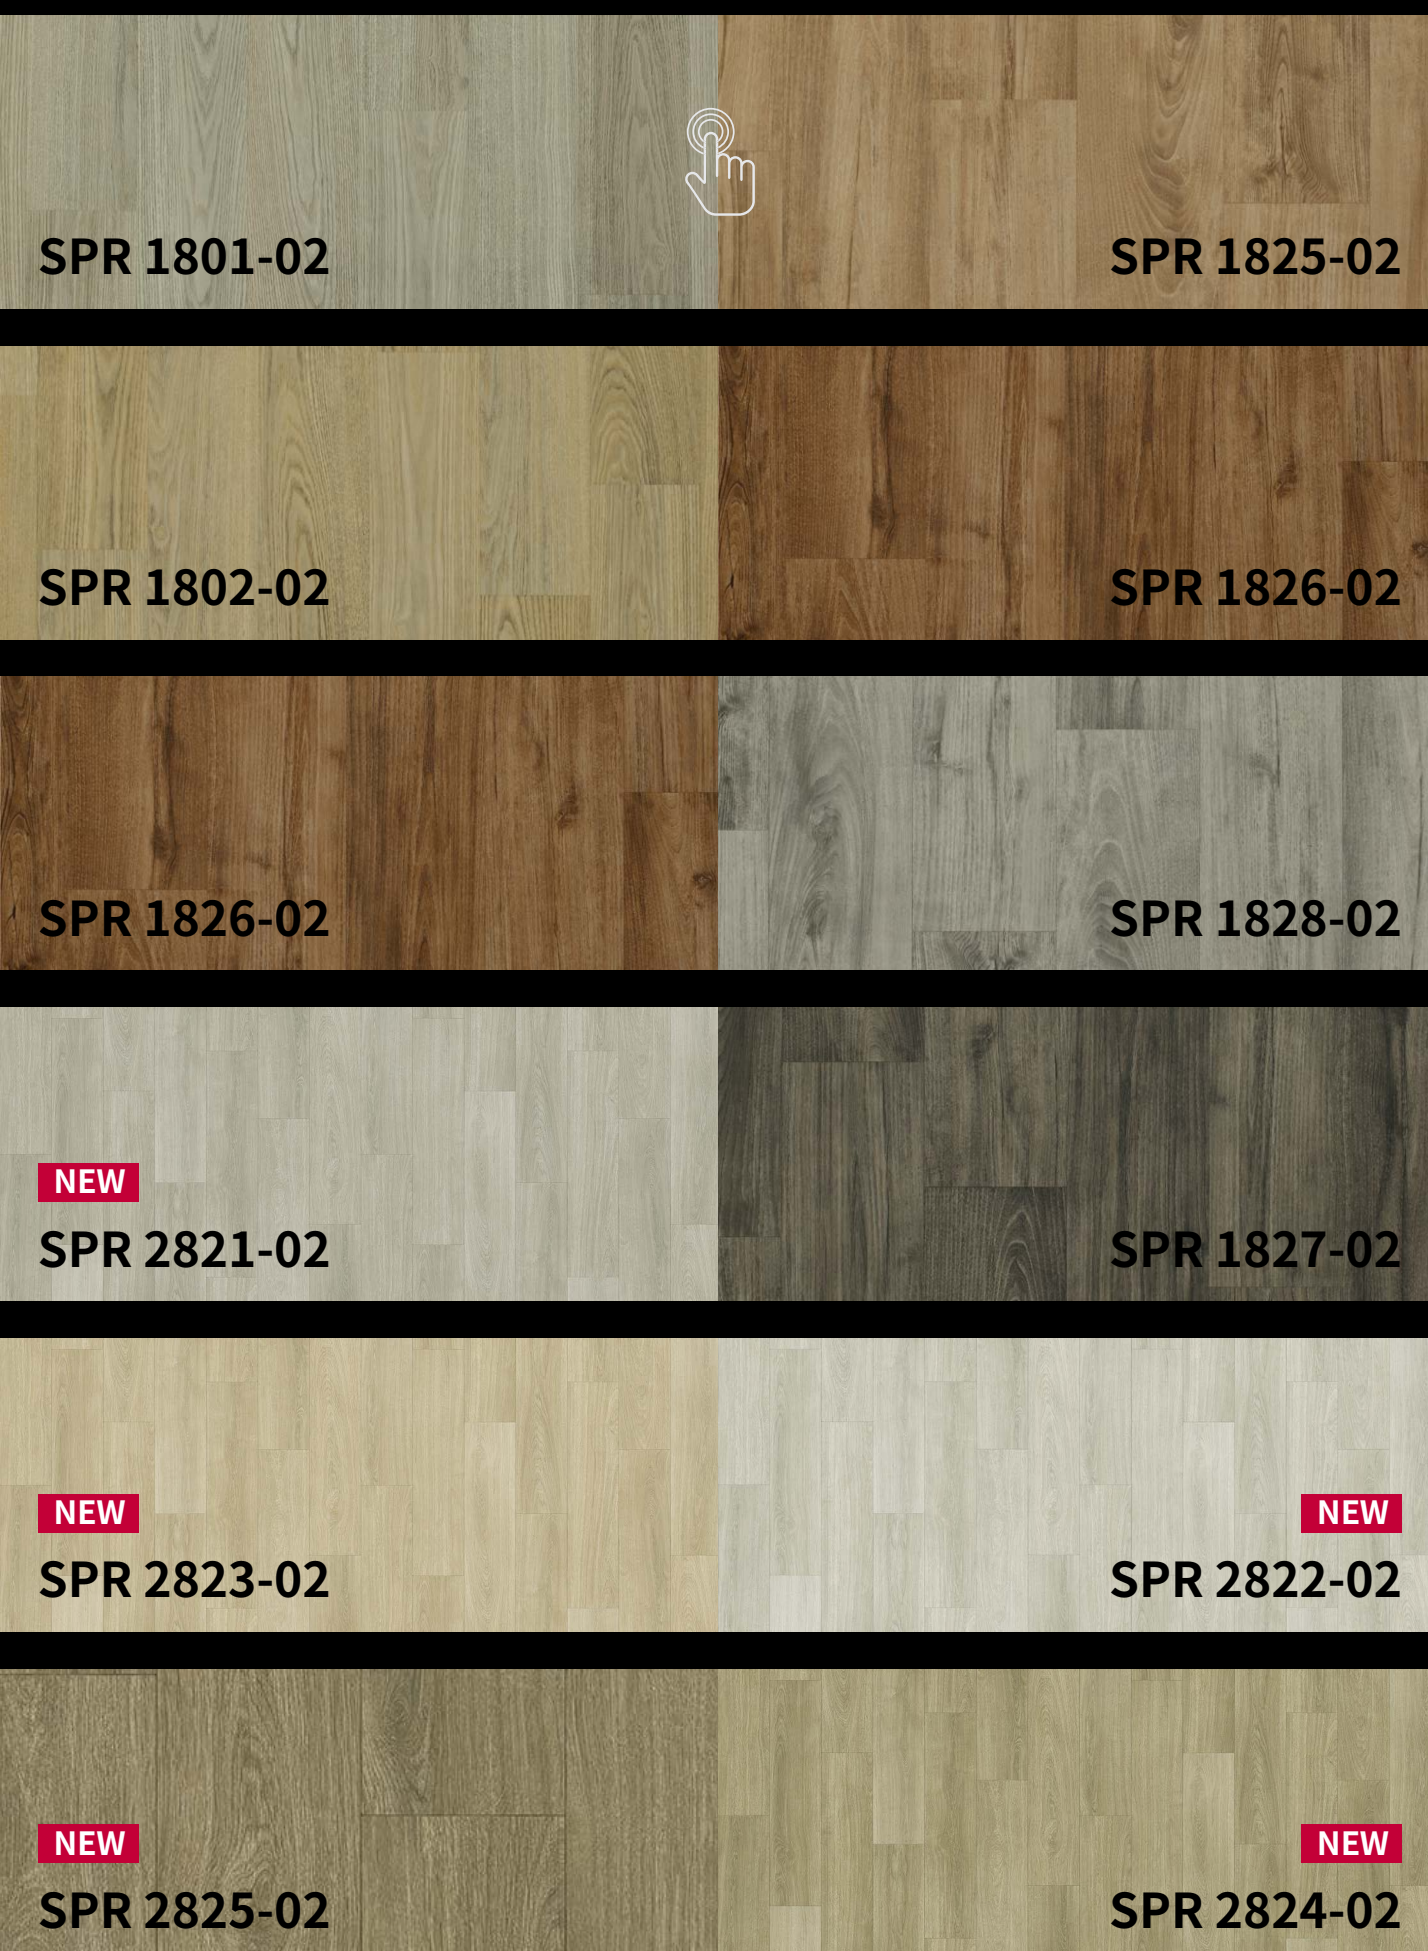

Supreme

WOOD | **WOOD MIX**

DOT

GRANITE

MARBLE

Familia

Palace

Bright

Supreme

LX Hausys