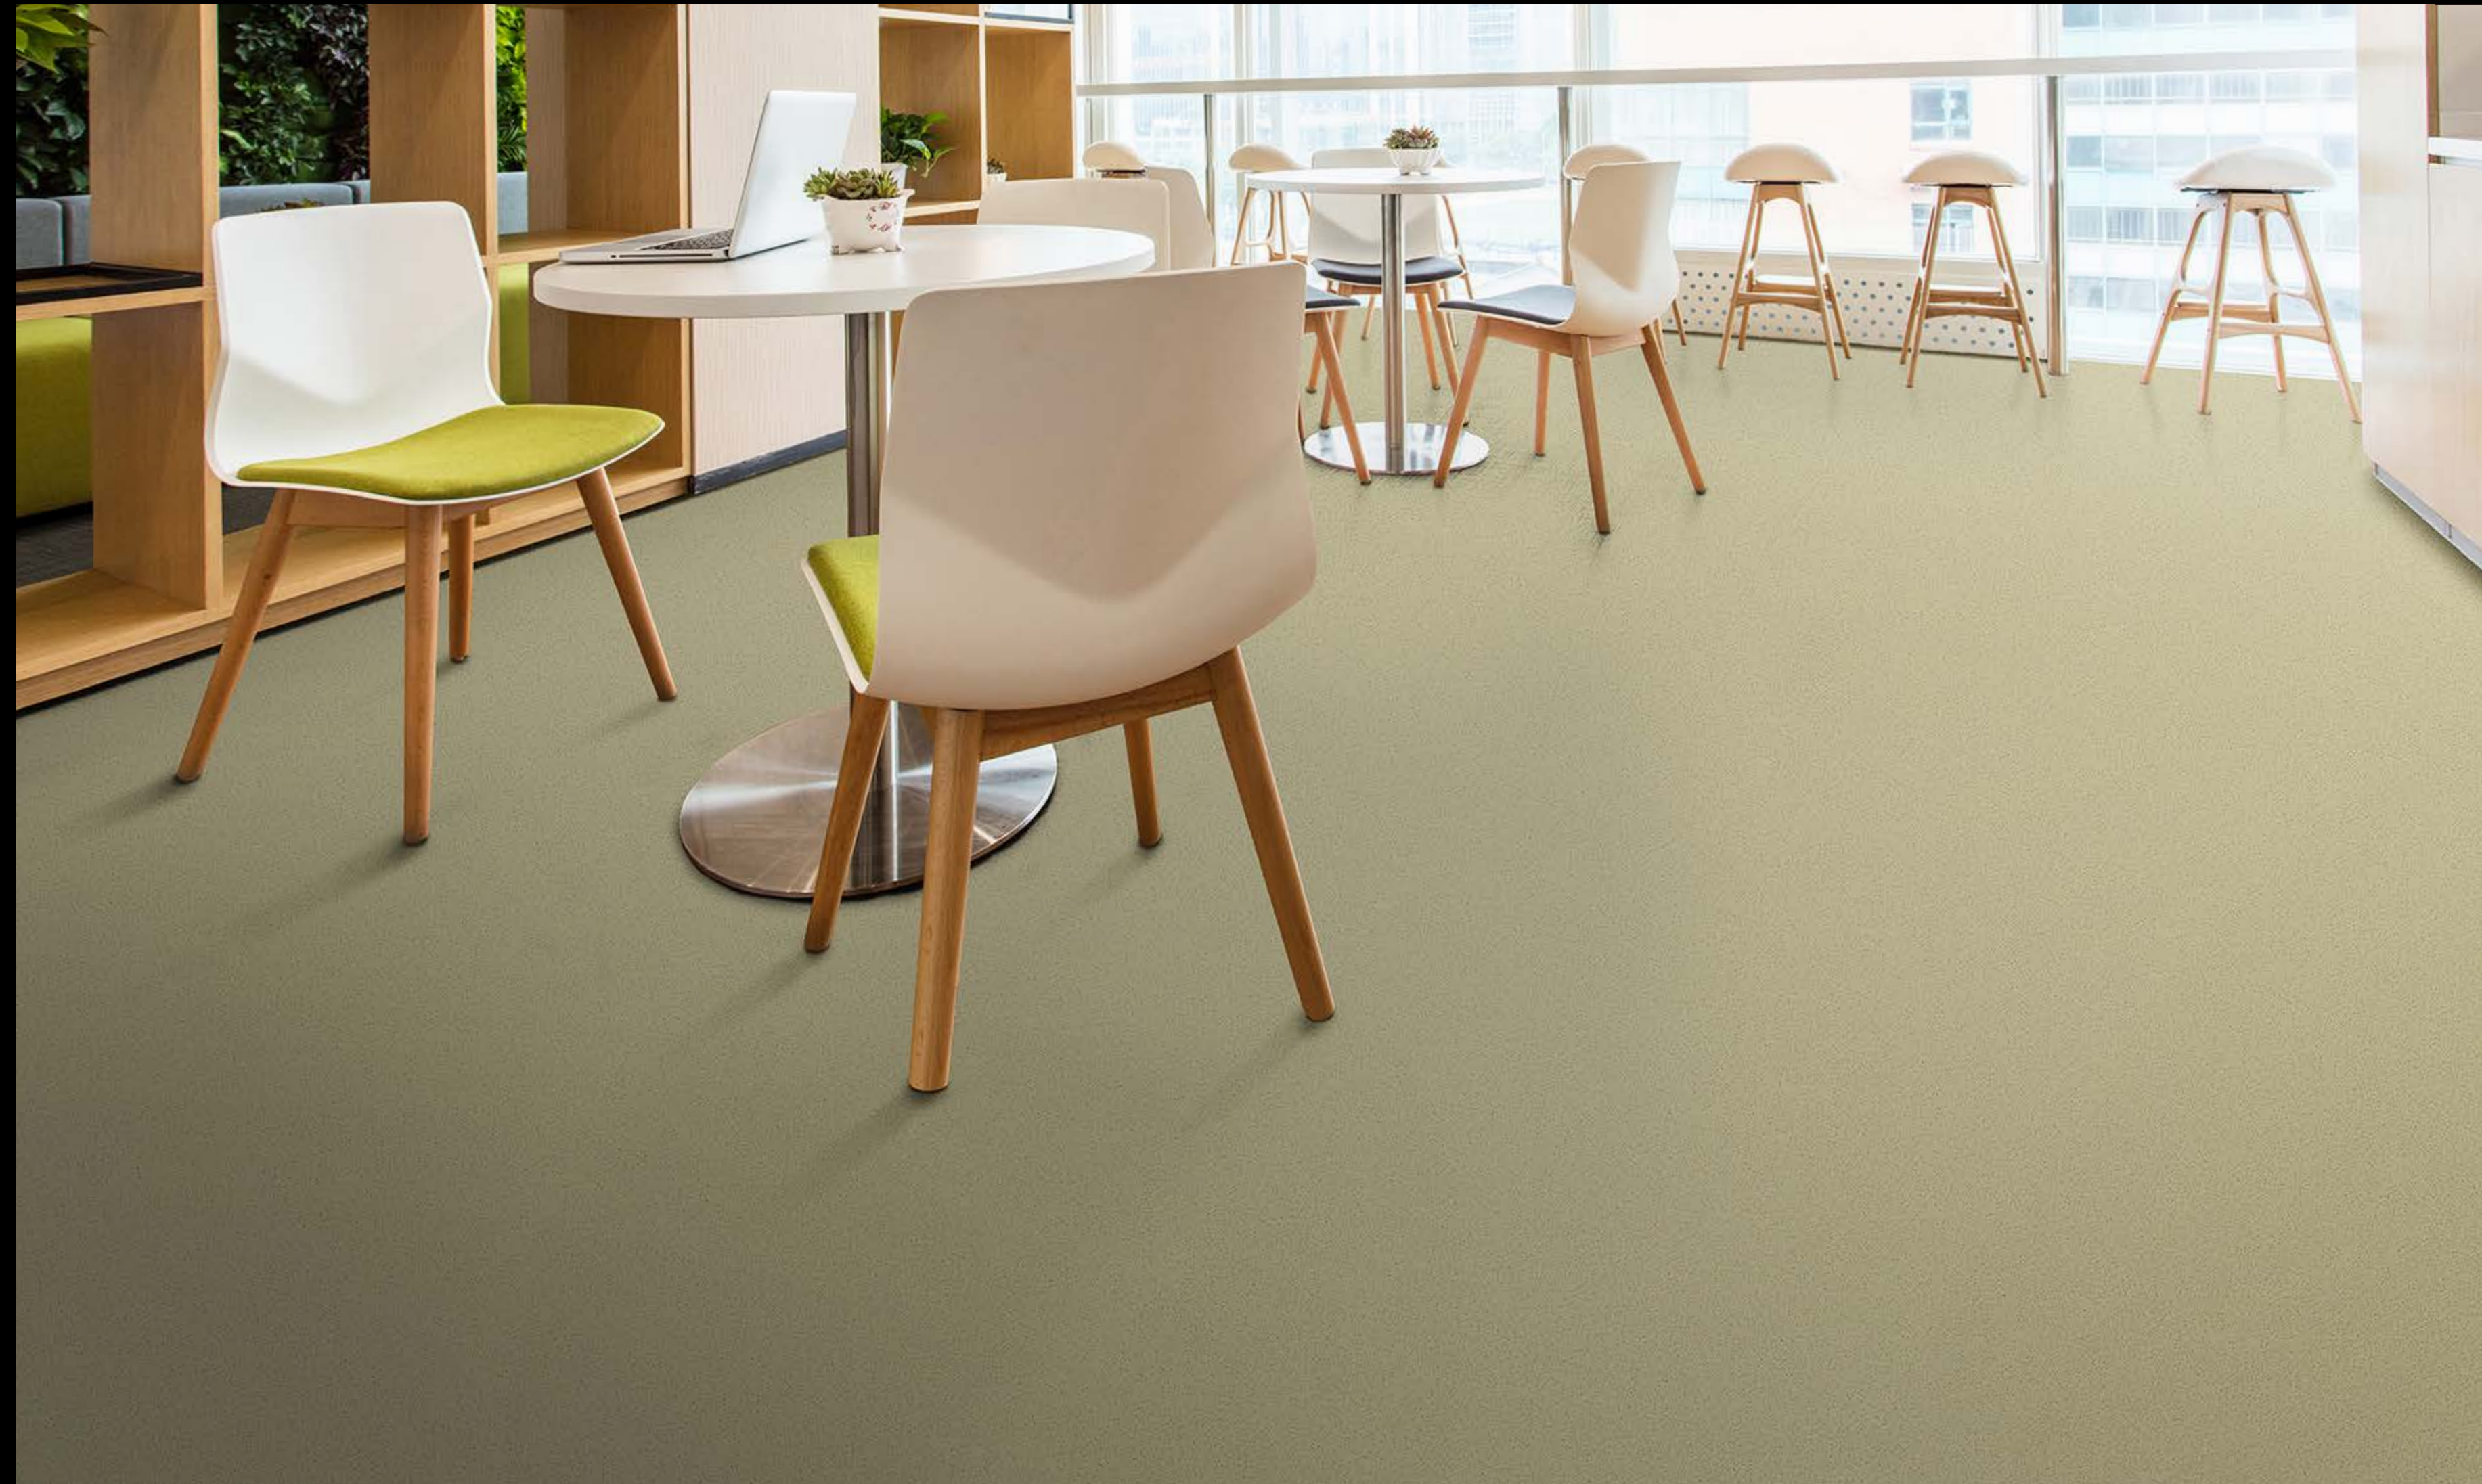

# Supreme

WOOD | WOOD MIX

DOT

**GRANITE**

MARBLE

Familia

Palace

Bright