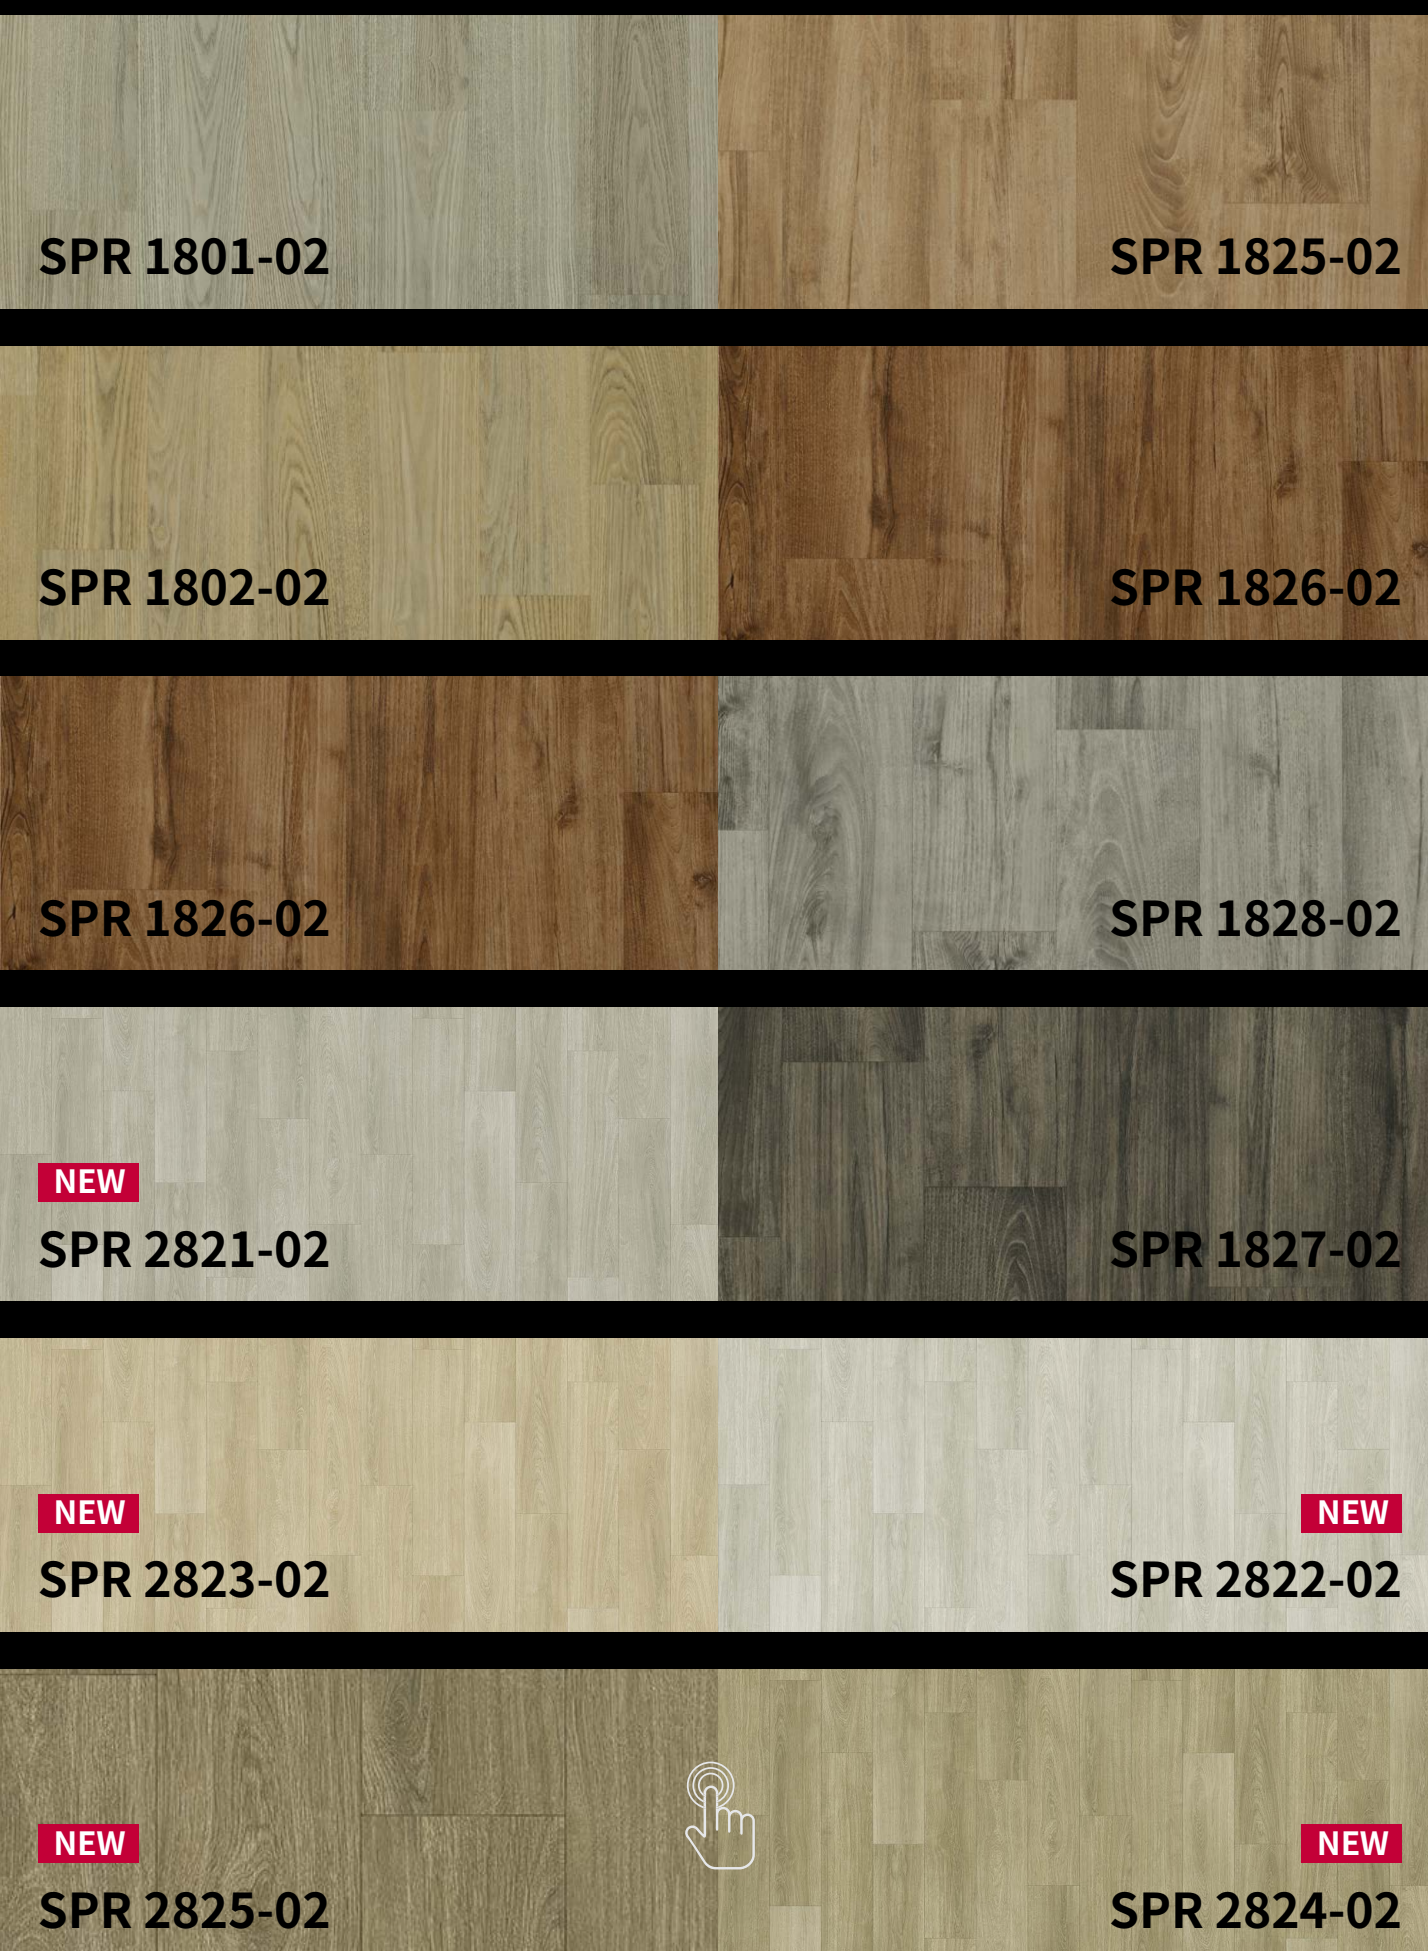

# Supreme

WOOD | WOOD MIX

DOT

GRANITE

MARBLE

Familia

Palace

Bright

# Supreme

WOOD | WOOD MIX

**DOT**

GRANITE

MARBLE

Familia

Palace

Bright