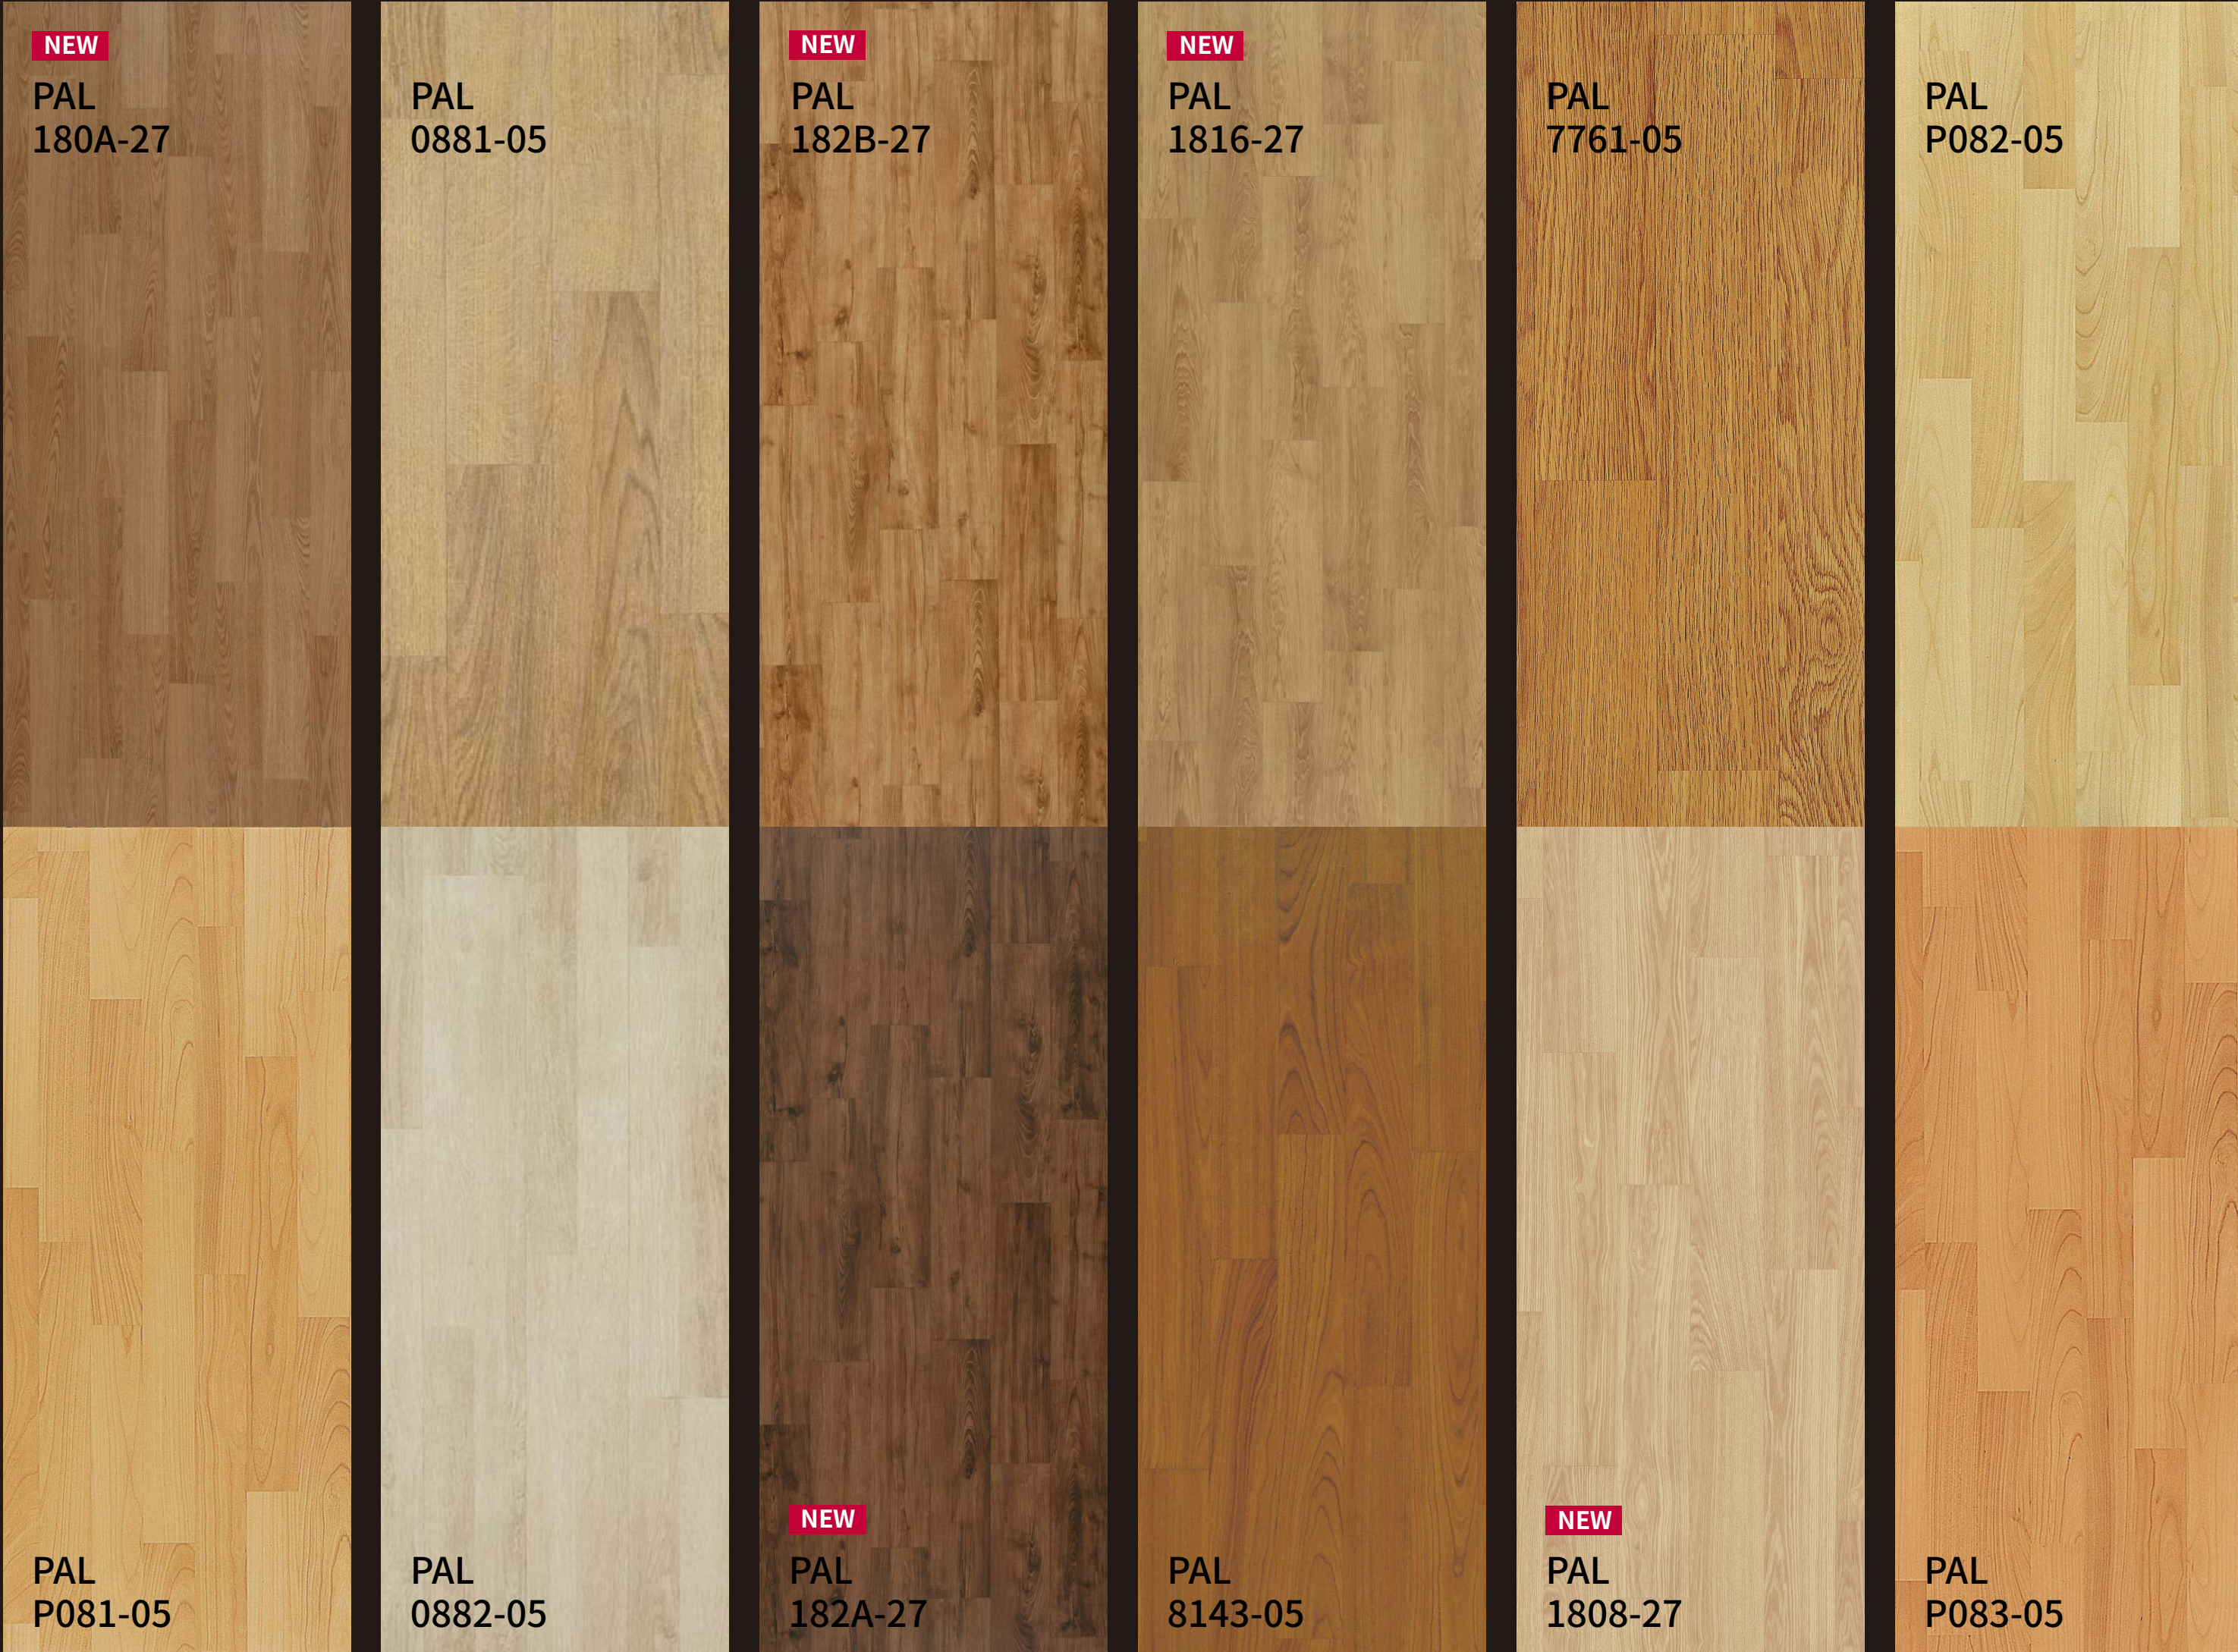

## Palace

Bright

Supreme

**Total thickness**  
1.5mm

**Wear Layer**  
0.1mm

**Width**  
2M

**Length**  
25M/Roll

**Colors**  
46C