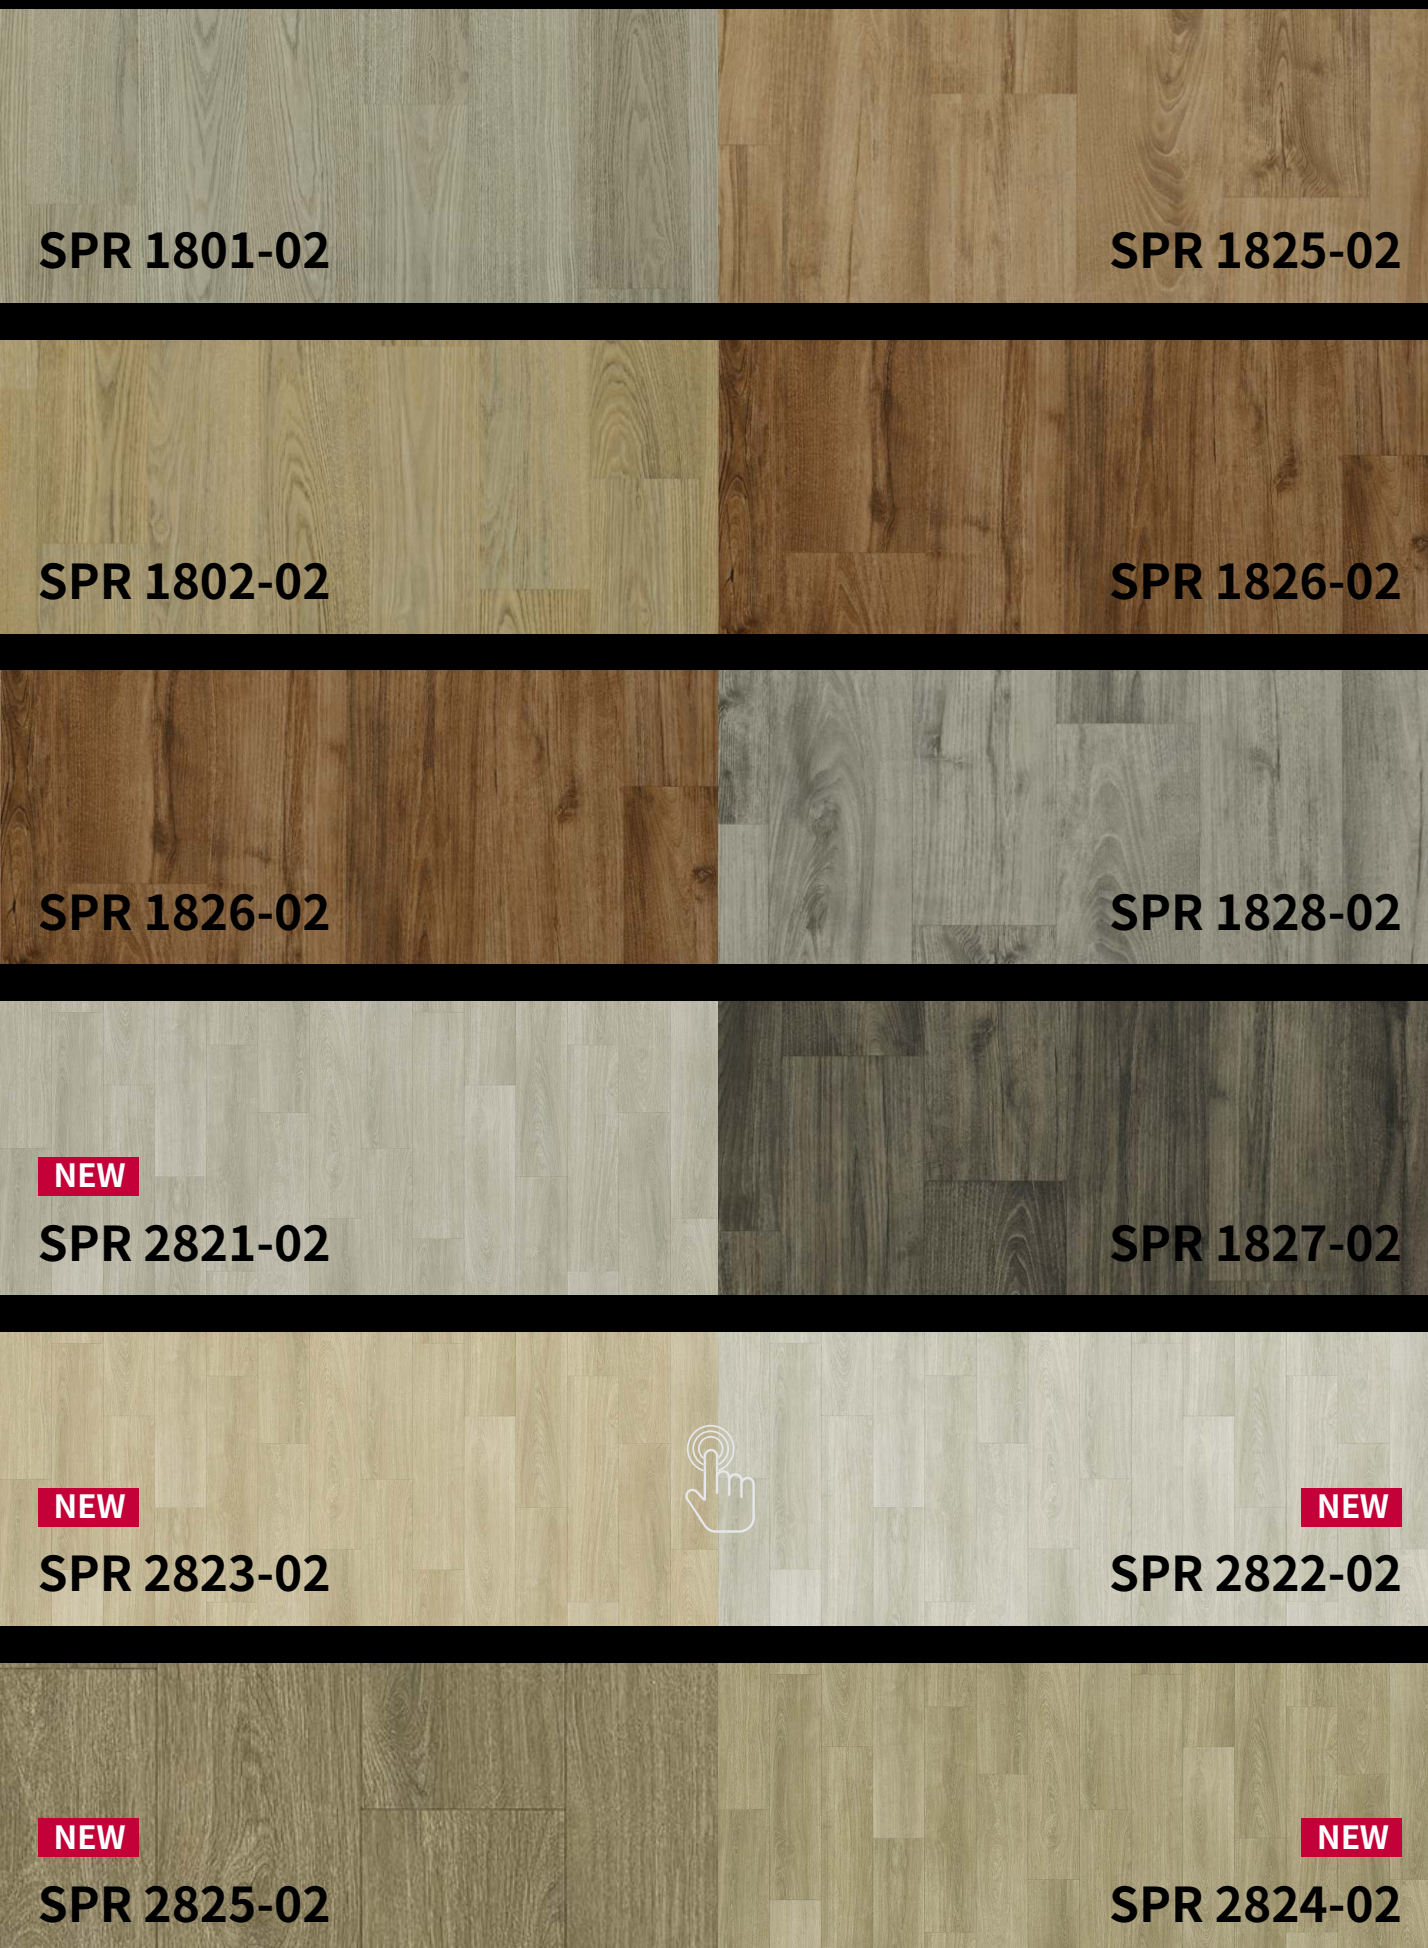

Supreme

WOOD | WOOD MIX

DOT

GRANITE

MARBLE

Familia

Palace

Bright

Supreme

LX Hausys