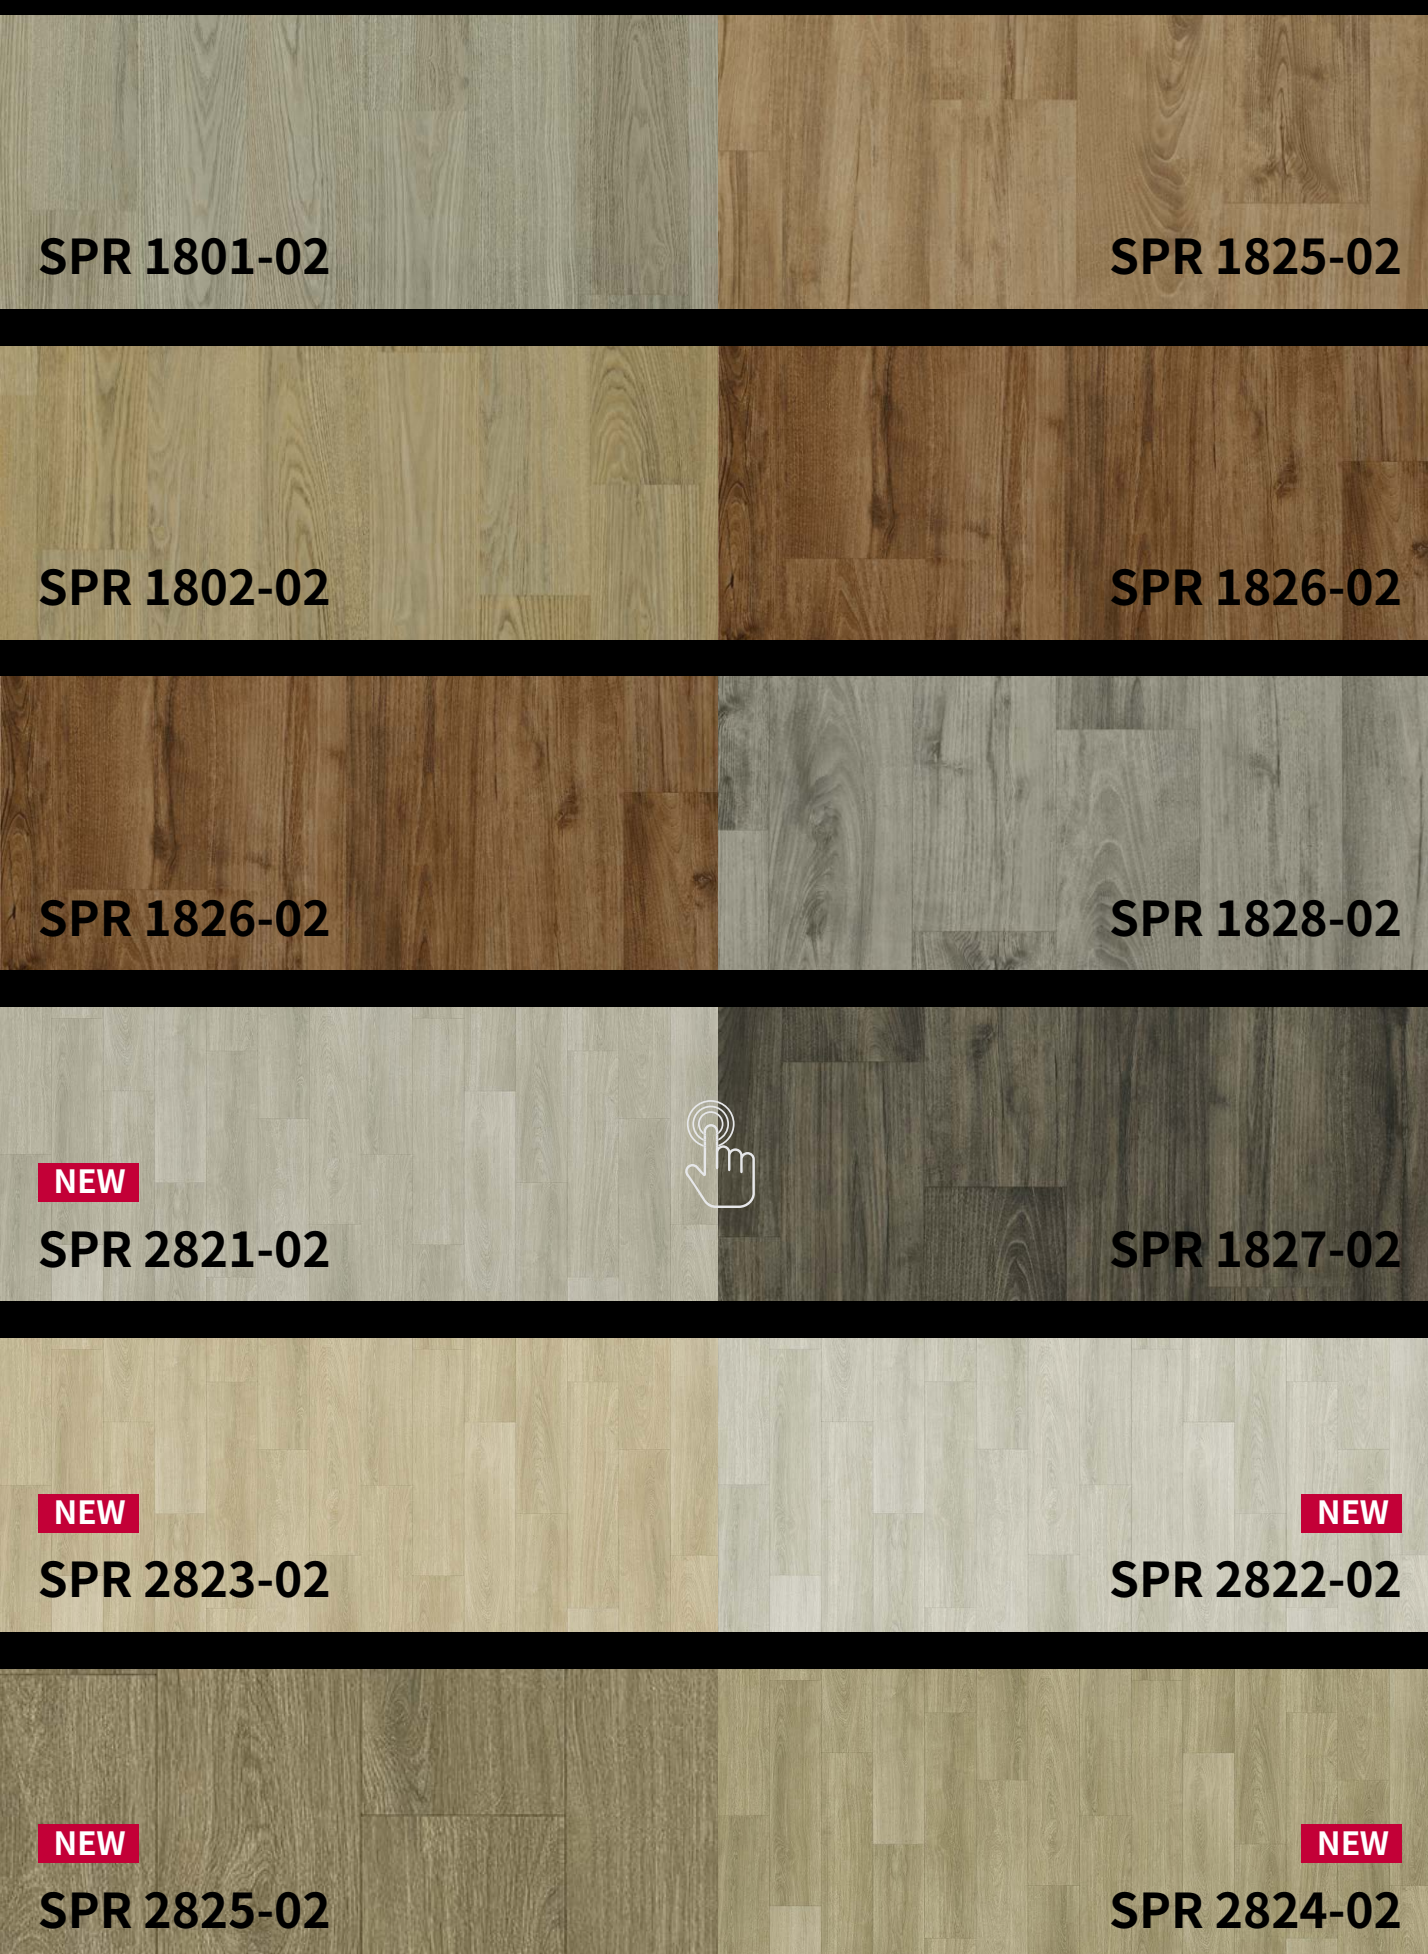

Supreme

WOOD | **WOOD MIX**

DOT

GRANITE

MARBLE

Familia

Palace

Bright

Supreme

LX Hausys