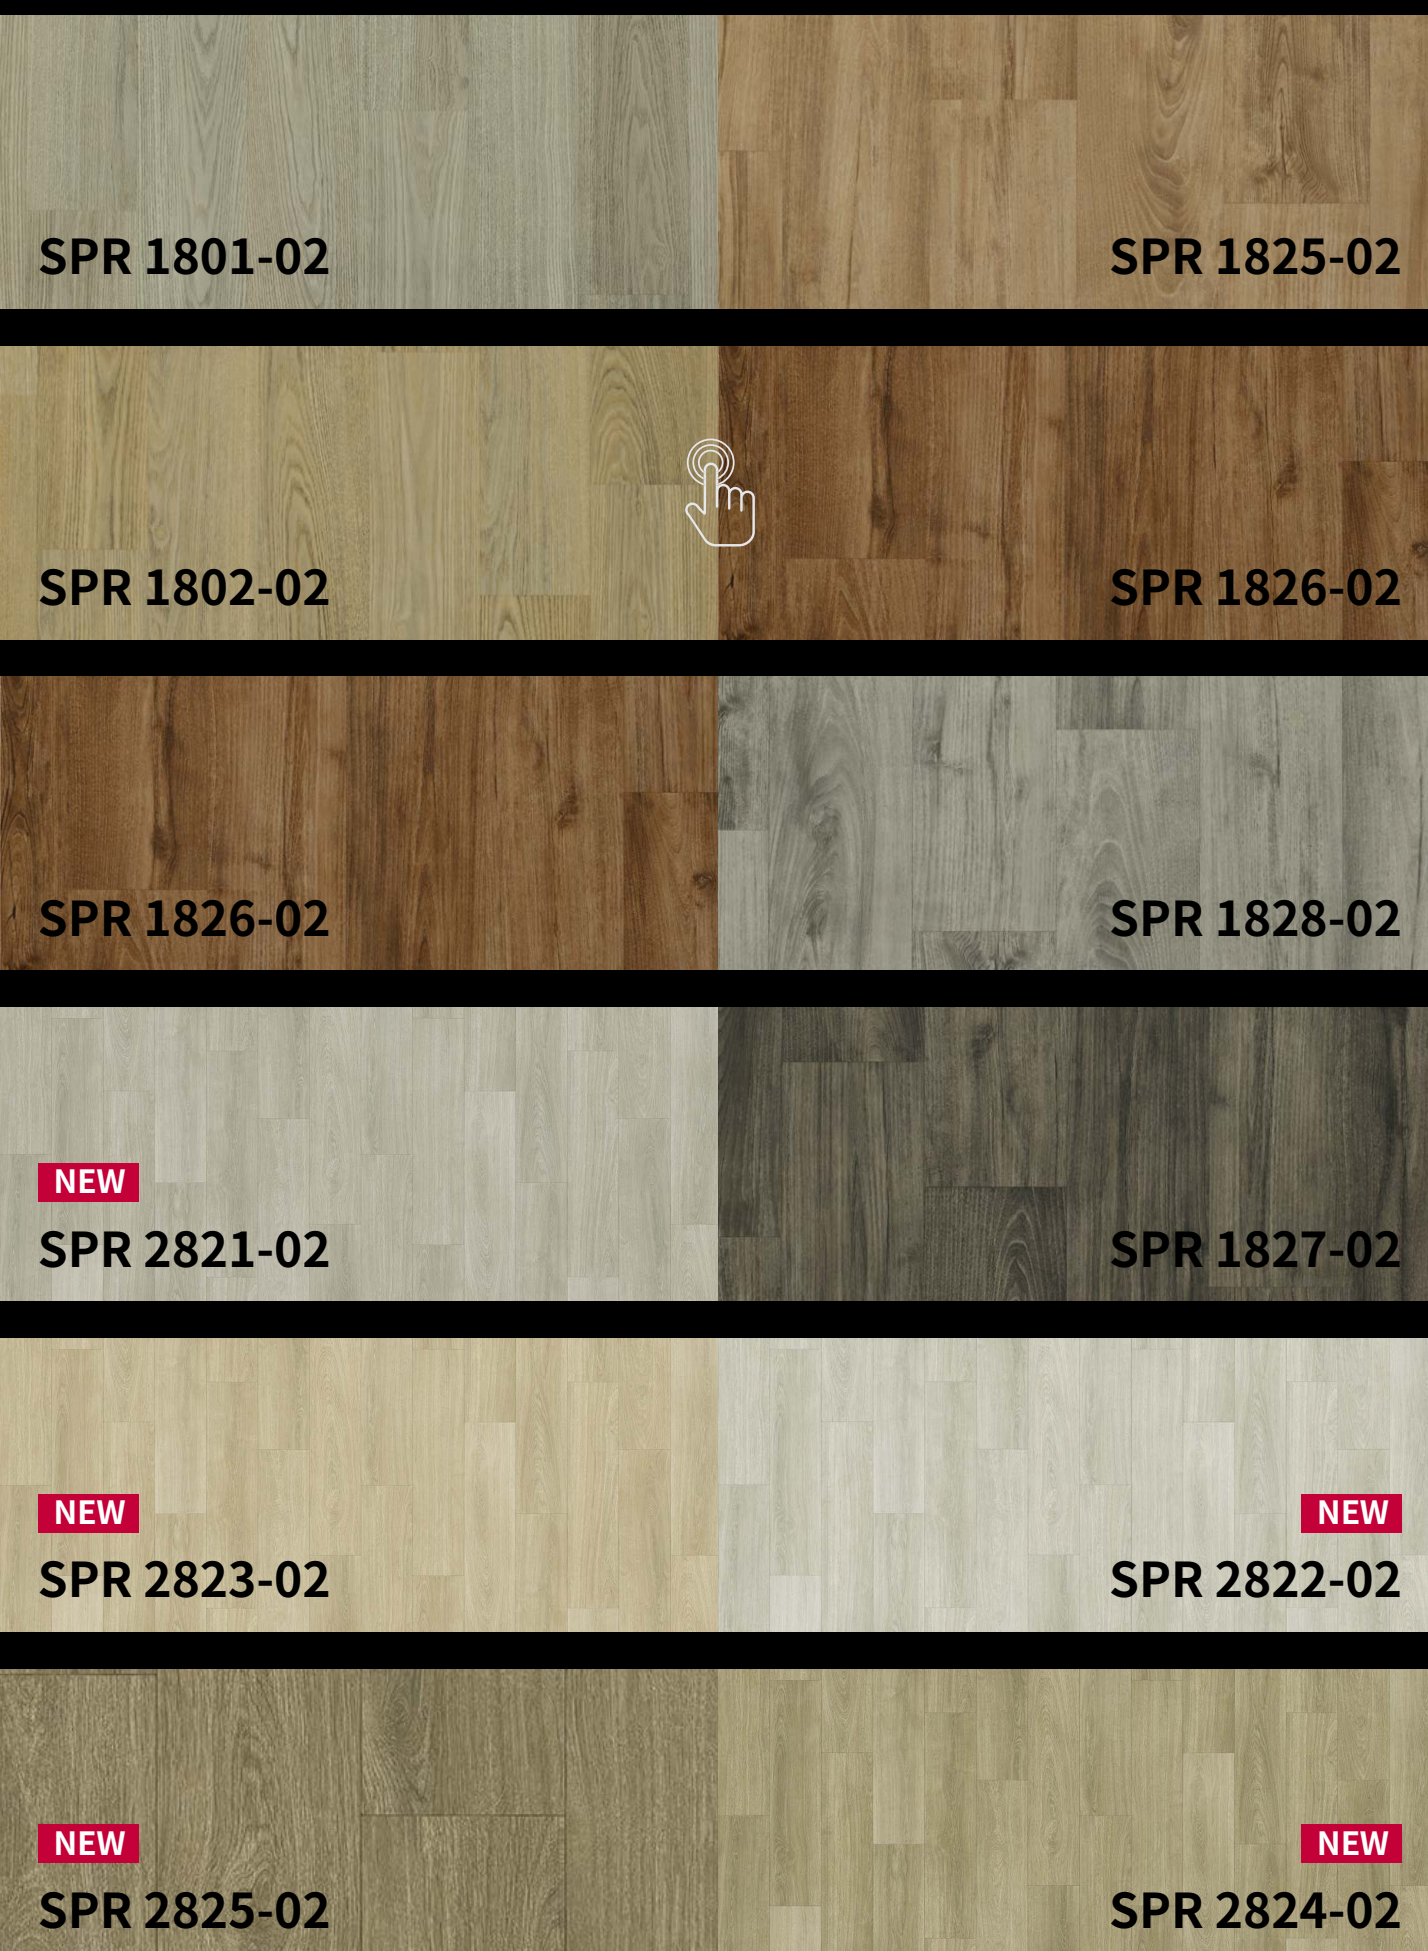

Supreme

WOOD | **WOOD MIX**

DOT

GRANITE

MARBLE

Familia

Palace

Bright

Supreme

LX Hausys