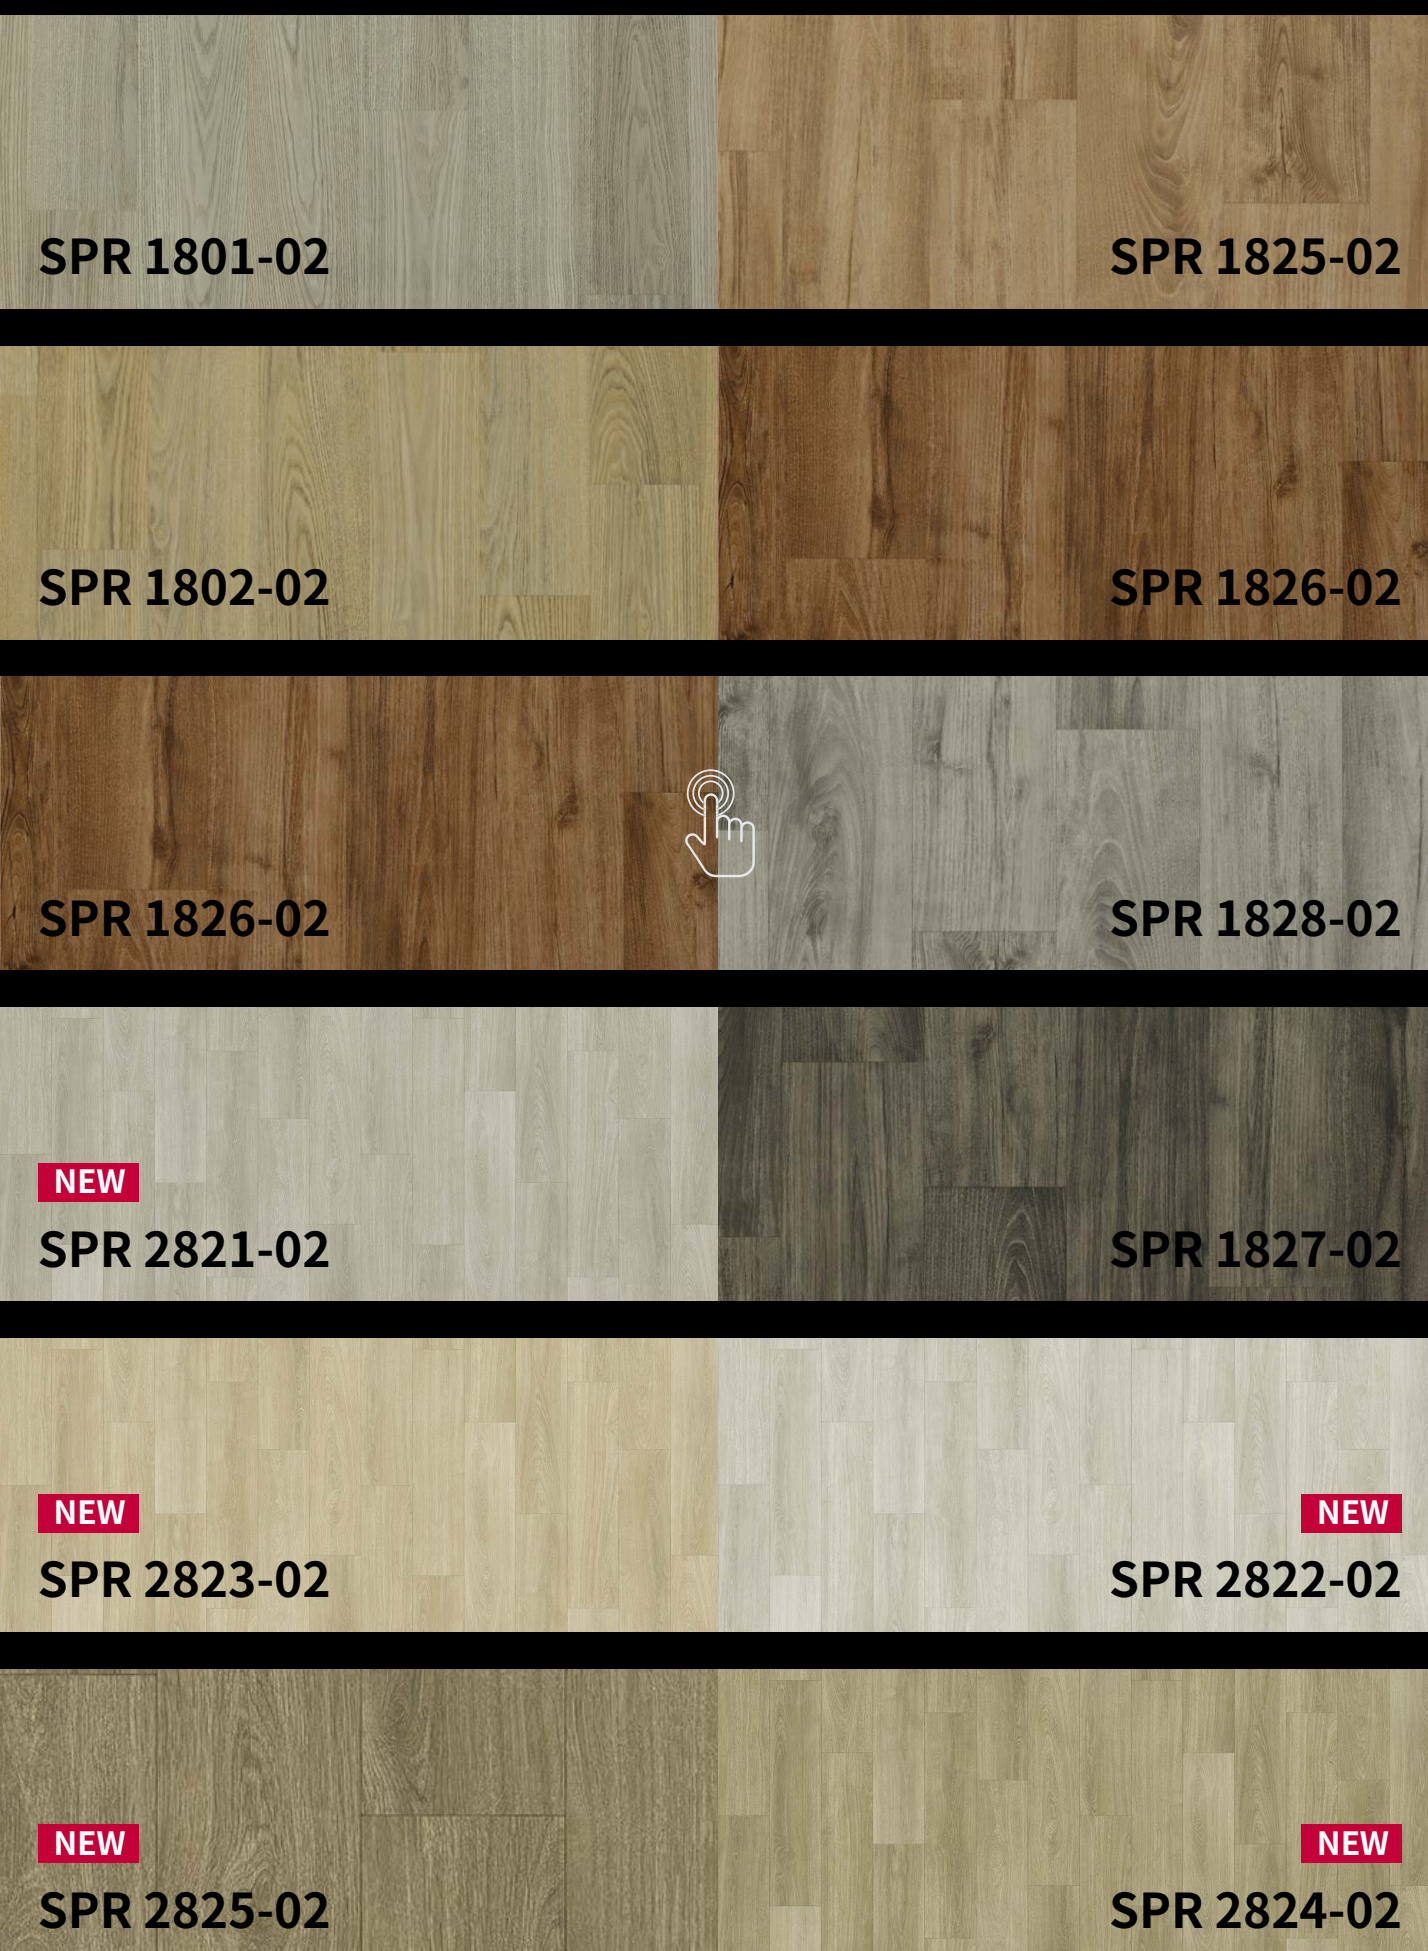

Supreme

WOOD | WOOD MIX

DOT

GRANITE

MARBLE

Familia

Palace

Bright

Supreme

LX Hausys