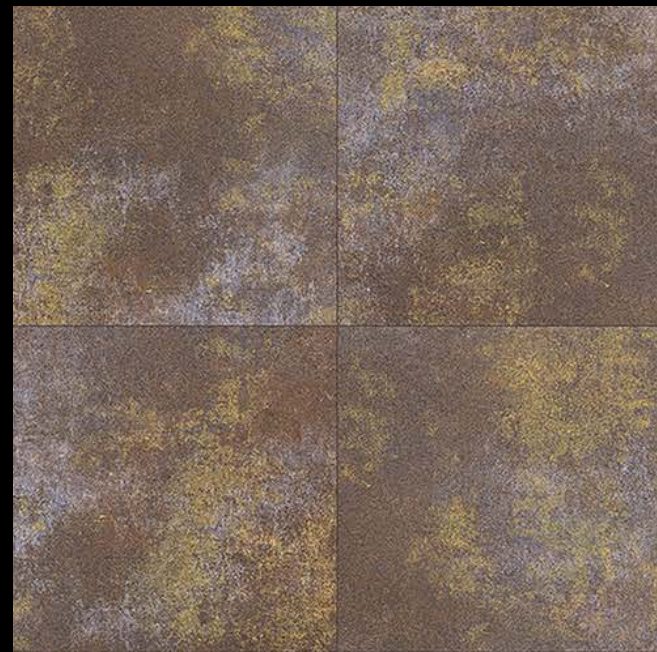

6908
Silvery Umber