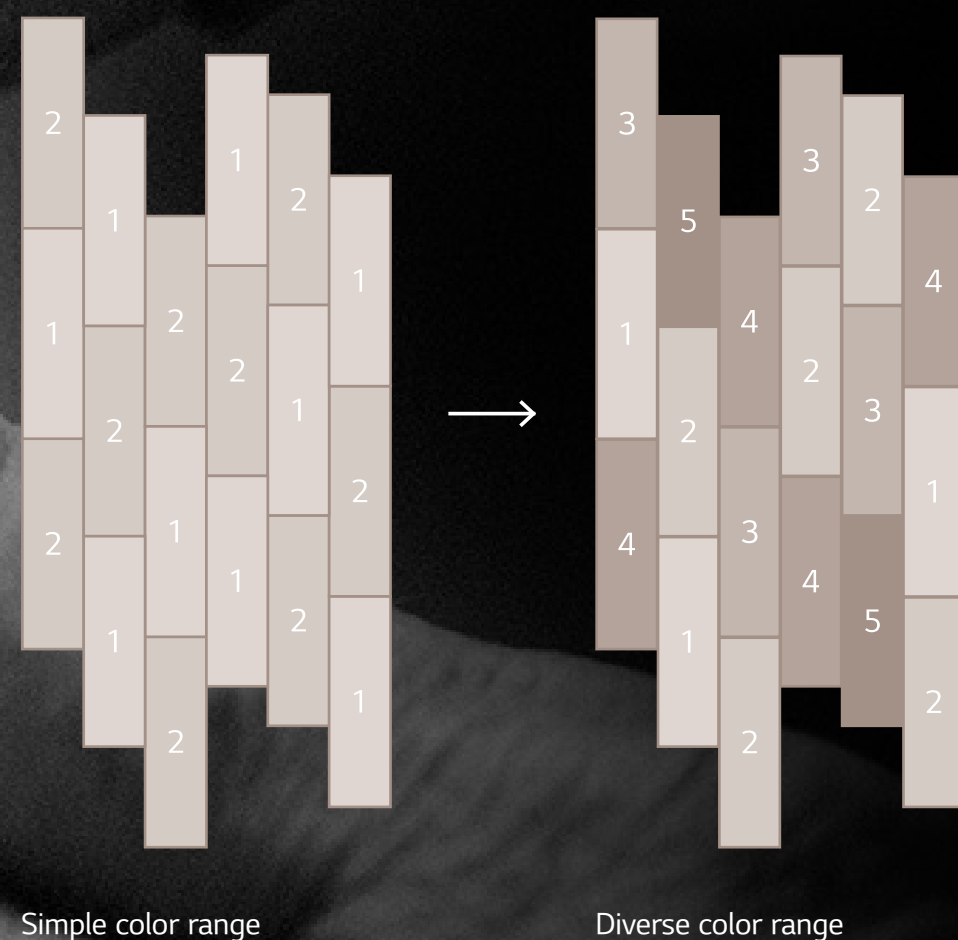

STRENGTH _ 01

MORE BEAUTIFUL THAN NATURE PRESTG

LX Hausys' exclusive continuous embossing technique enables the realistic expression of unique textures and patterns found in woods and stones. Diverse color variations and the detailed reality of beauty is expressed through our "big size" design which is twice as large as conventional LVT flooring.