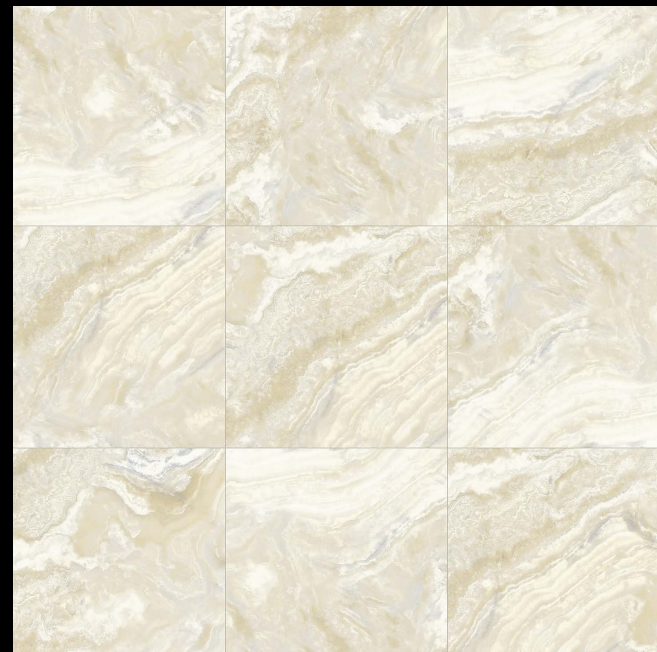

BIANCO / PTS6918

ONYX MARBLE

PTS6915
600 X 600mm

PTC6915
310 X 605mm

PTS6916
600 X 600mm

PTC6916
310 X 605mm

※ Colors can be different from samples/index. Please check the actual product.
※ Applying the natural characters of woods/stones with diverse colors and visuals.