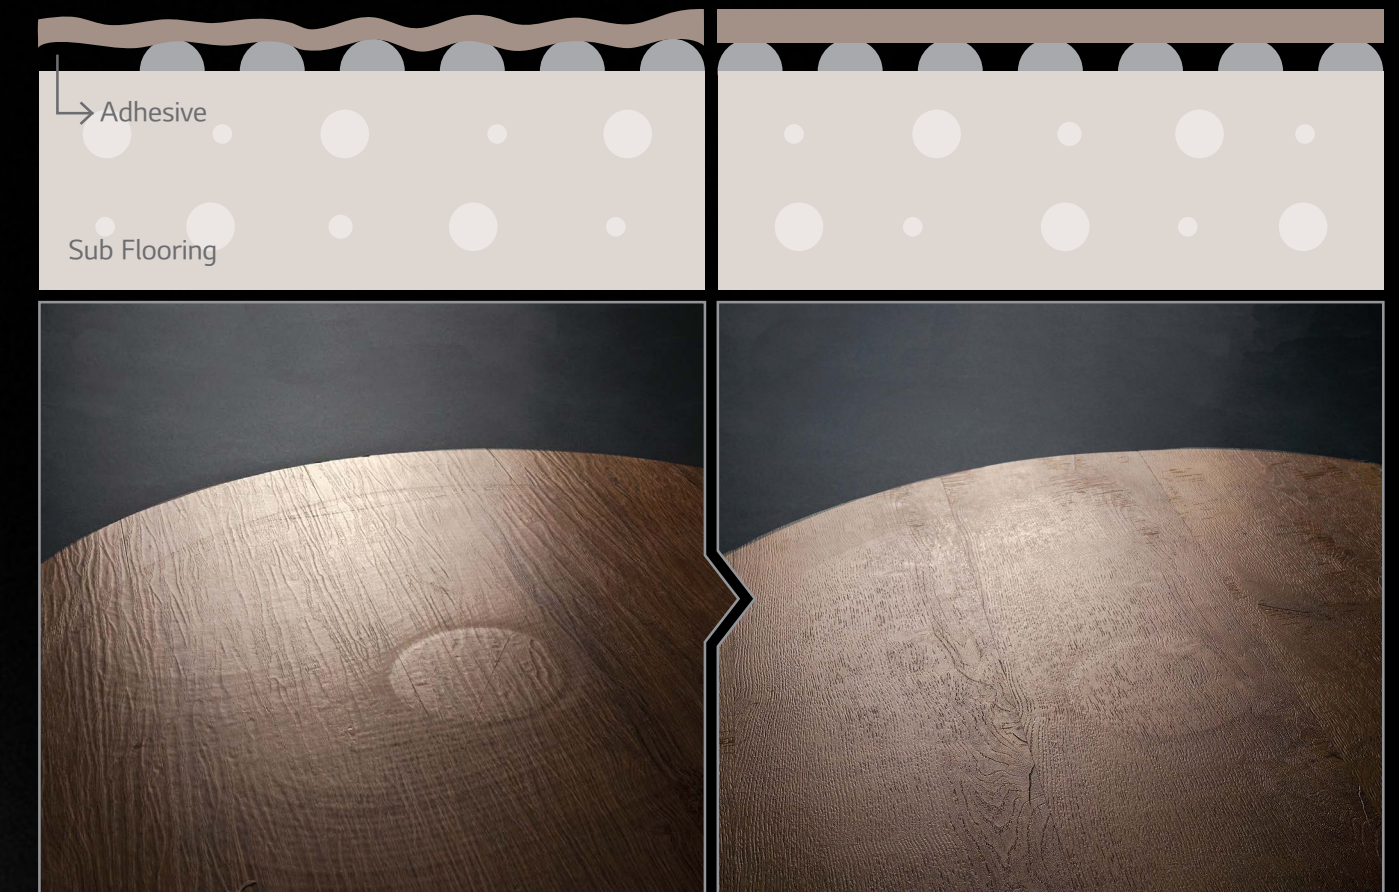

PRESTG (High-resolution design)

STRENGTH_02

TIMELESS DURABILITY PRESTG

Direct installation over existing flooring minimizes cost and time; in addition, the natural beauty of our product is prolonged through our unique Transfer Guard technology. Our high-strength surface coating improves the prevention of scratches to retain the value of any space.

TRANSFER GUARD (PREVENTS FLOOR TRANSFER)

Our transfer guard technology prevents the visual transferring of scrape marks and floor curling that can occur after installation.

[CASTOR CHAIR TEST]
ISO 4918

90kg Castor chair test performed to check for flooring breaks and transfers.