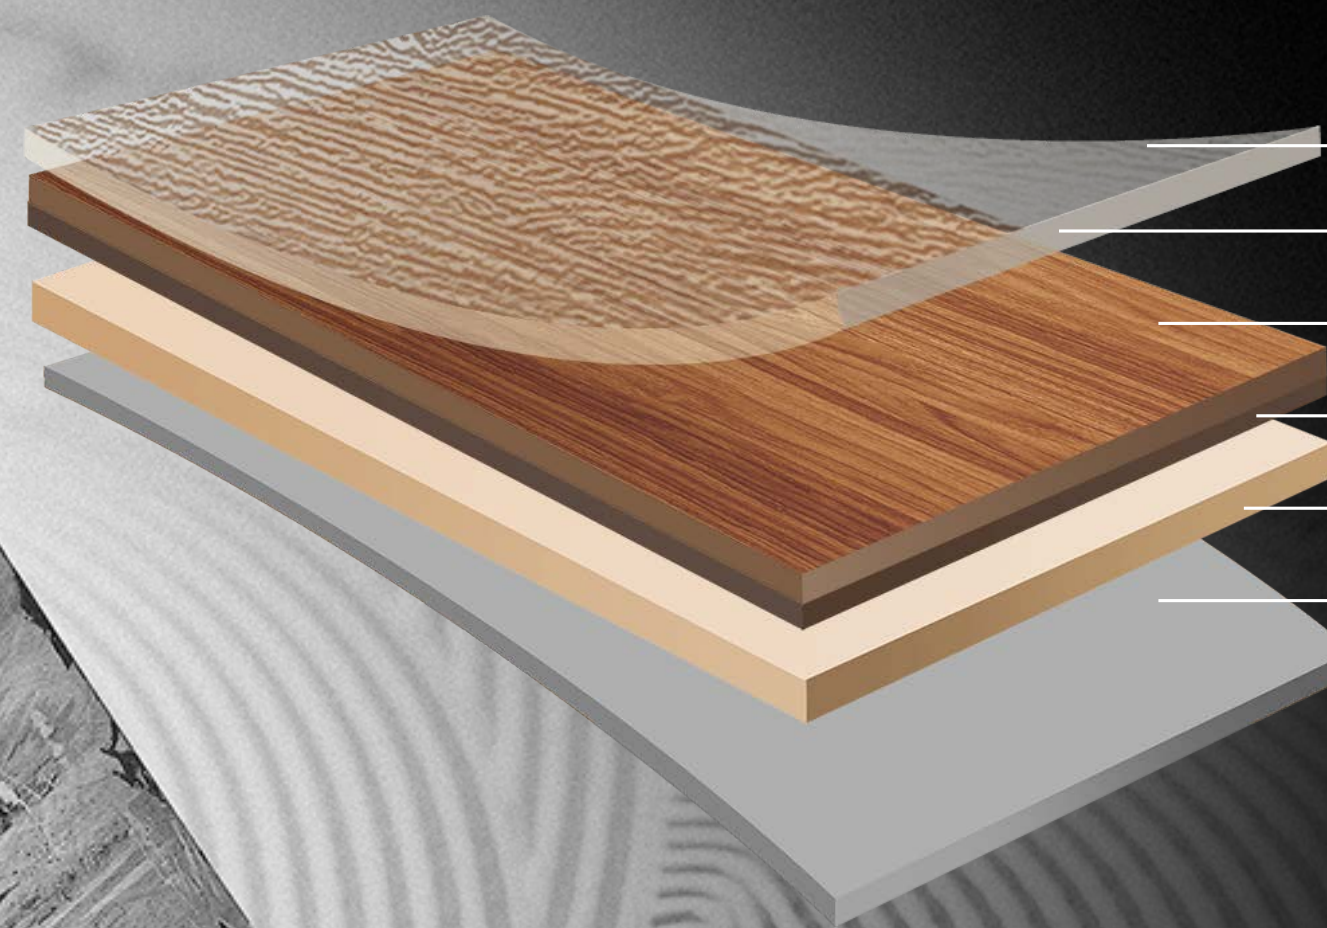

STRENGTH _ 03

CONVENIENT FLOORING PRESTG Gluedown

5G Click method shortens the installation time and strengthens the coherence.
The amazing technology of LX Hausys reduces noise and improves stability to optimize walking safety.

STRUCTURE / SPEC

PRESTG GLUEDOWN _ STONE / WOOD

- High-strength surface coating (Stone Shield)
- High-durability embossing transparent layer (C-EIR Wear Layer)
- High-resolution design
- Transfer prevention (Transfer Guard)
- Natural stone composite layer (Stone Polymer Composite)
- Transfer prevention / Balance layer (Transfer Guard)

Pattern	Classification	Specification	Packing
STONE VISUAL	PTS	5(T) X 600(W) X 600(L) mm	5pcs/Box (1.80m²)
WOOD VISUAL	PSW	5(T) X 228.6(W) X 1523(L) mm	6pcs/Box (2.09m²)